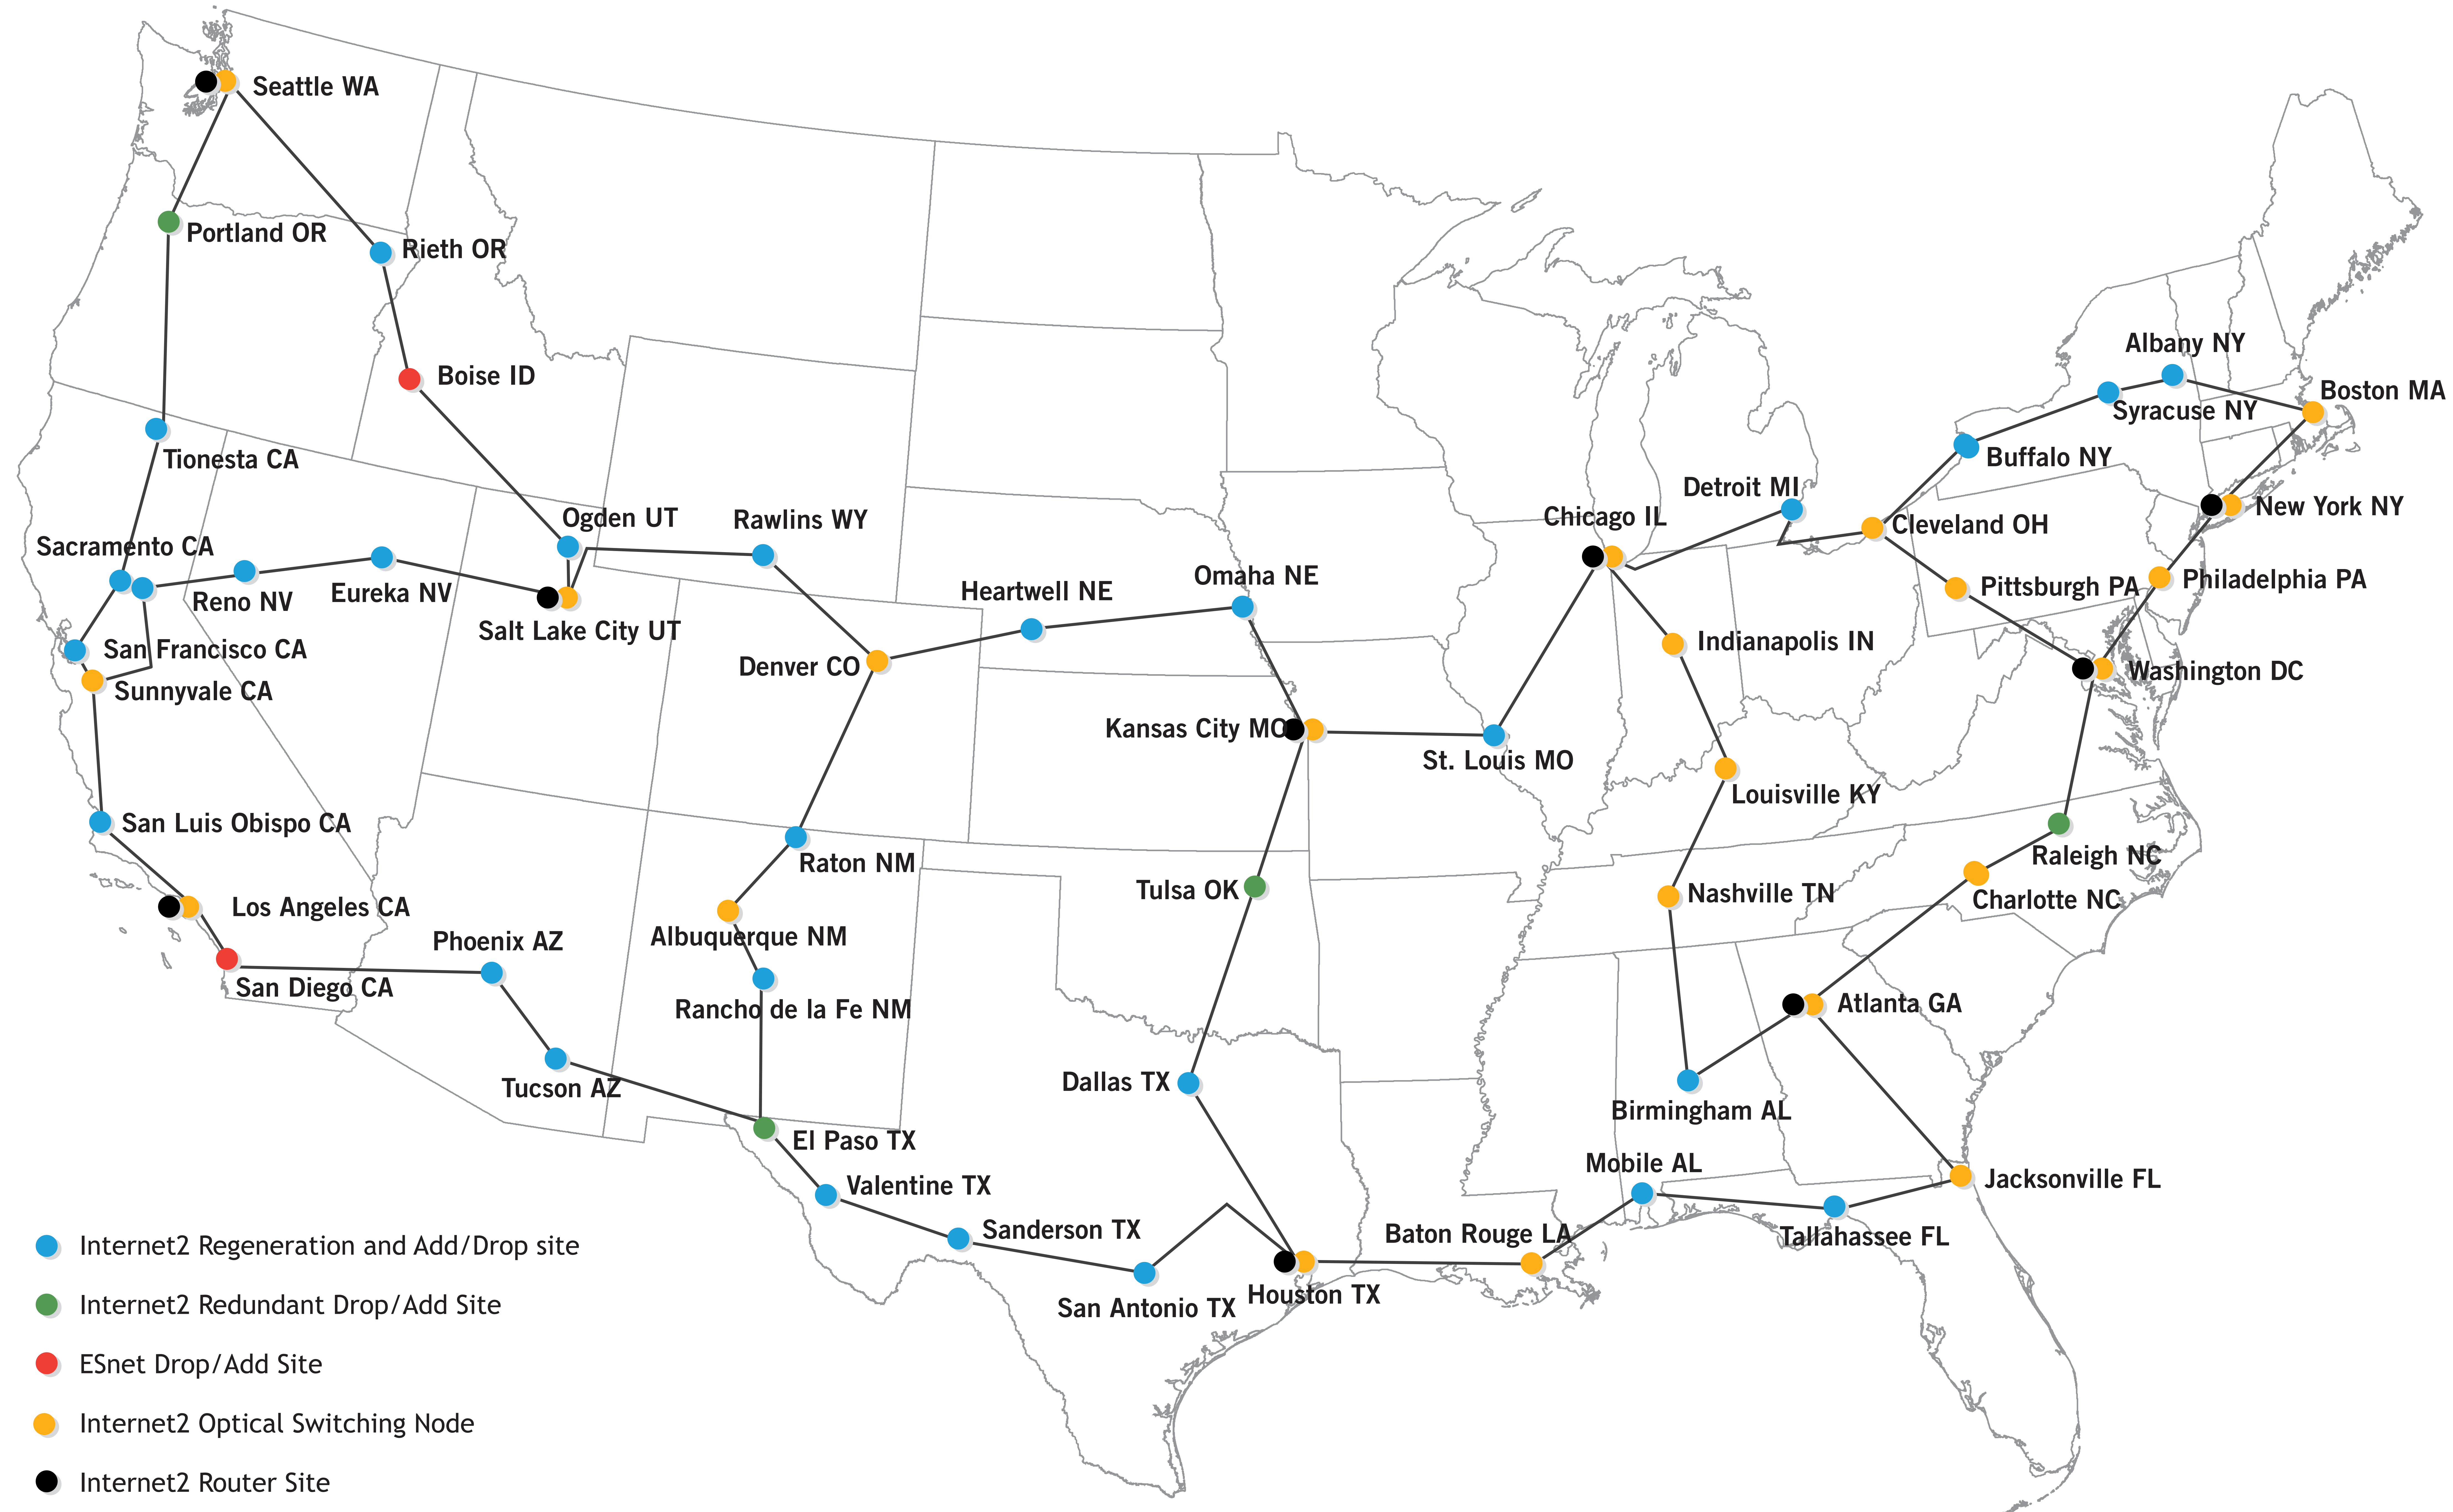

Internet2 Network

- Internet2 Regeneration and Add/Drop site
- Internet2 Redundant Drop/Add Site
- ESnet Drop/Add Site
- Internet2 Optical Switching Node
- Internet2 Router Site

- CONNECTORS**
- 3ROX
 - CENIC
 - CIC OmniPoP
 - Drexel University
 - GPN
 - Indiana GigaPoP
 - KyRON
 - LEARN
 - LONI
 - MAGPI
 - MAX
 - MCNC
 - Merit Network
 - MREN
 - NOX
 - NYSERNet
 - Oregon Gigapop
 - Pacific Northwest GigaPoP
 - SoX
 - University of Memphis
 - University of New Mexico
 - USF/FLR
 - University of Utah/UEN