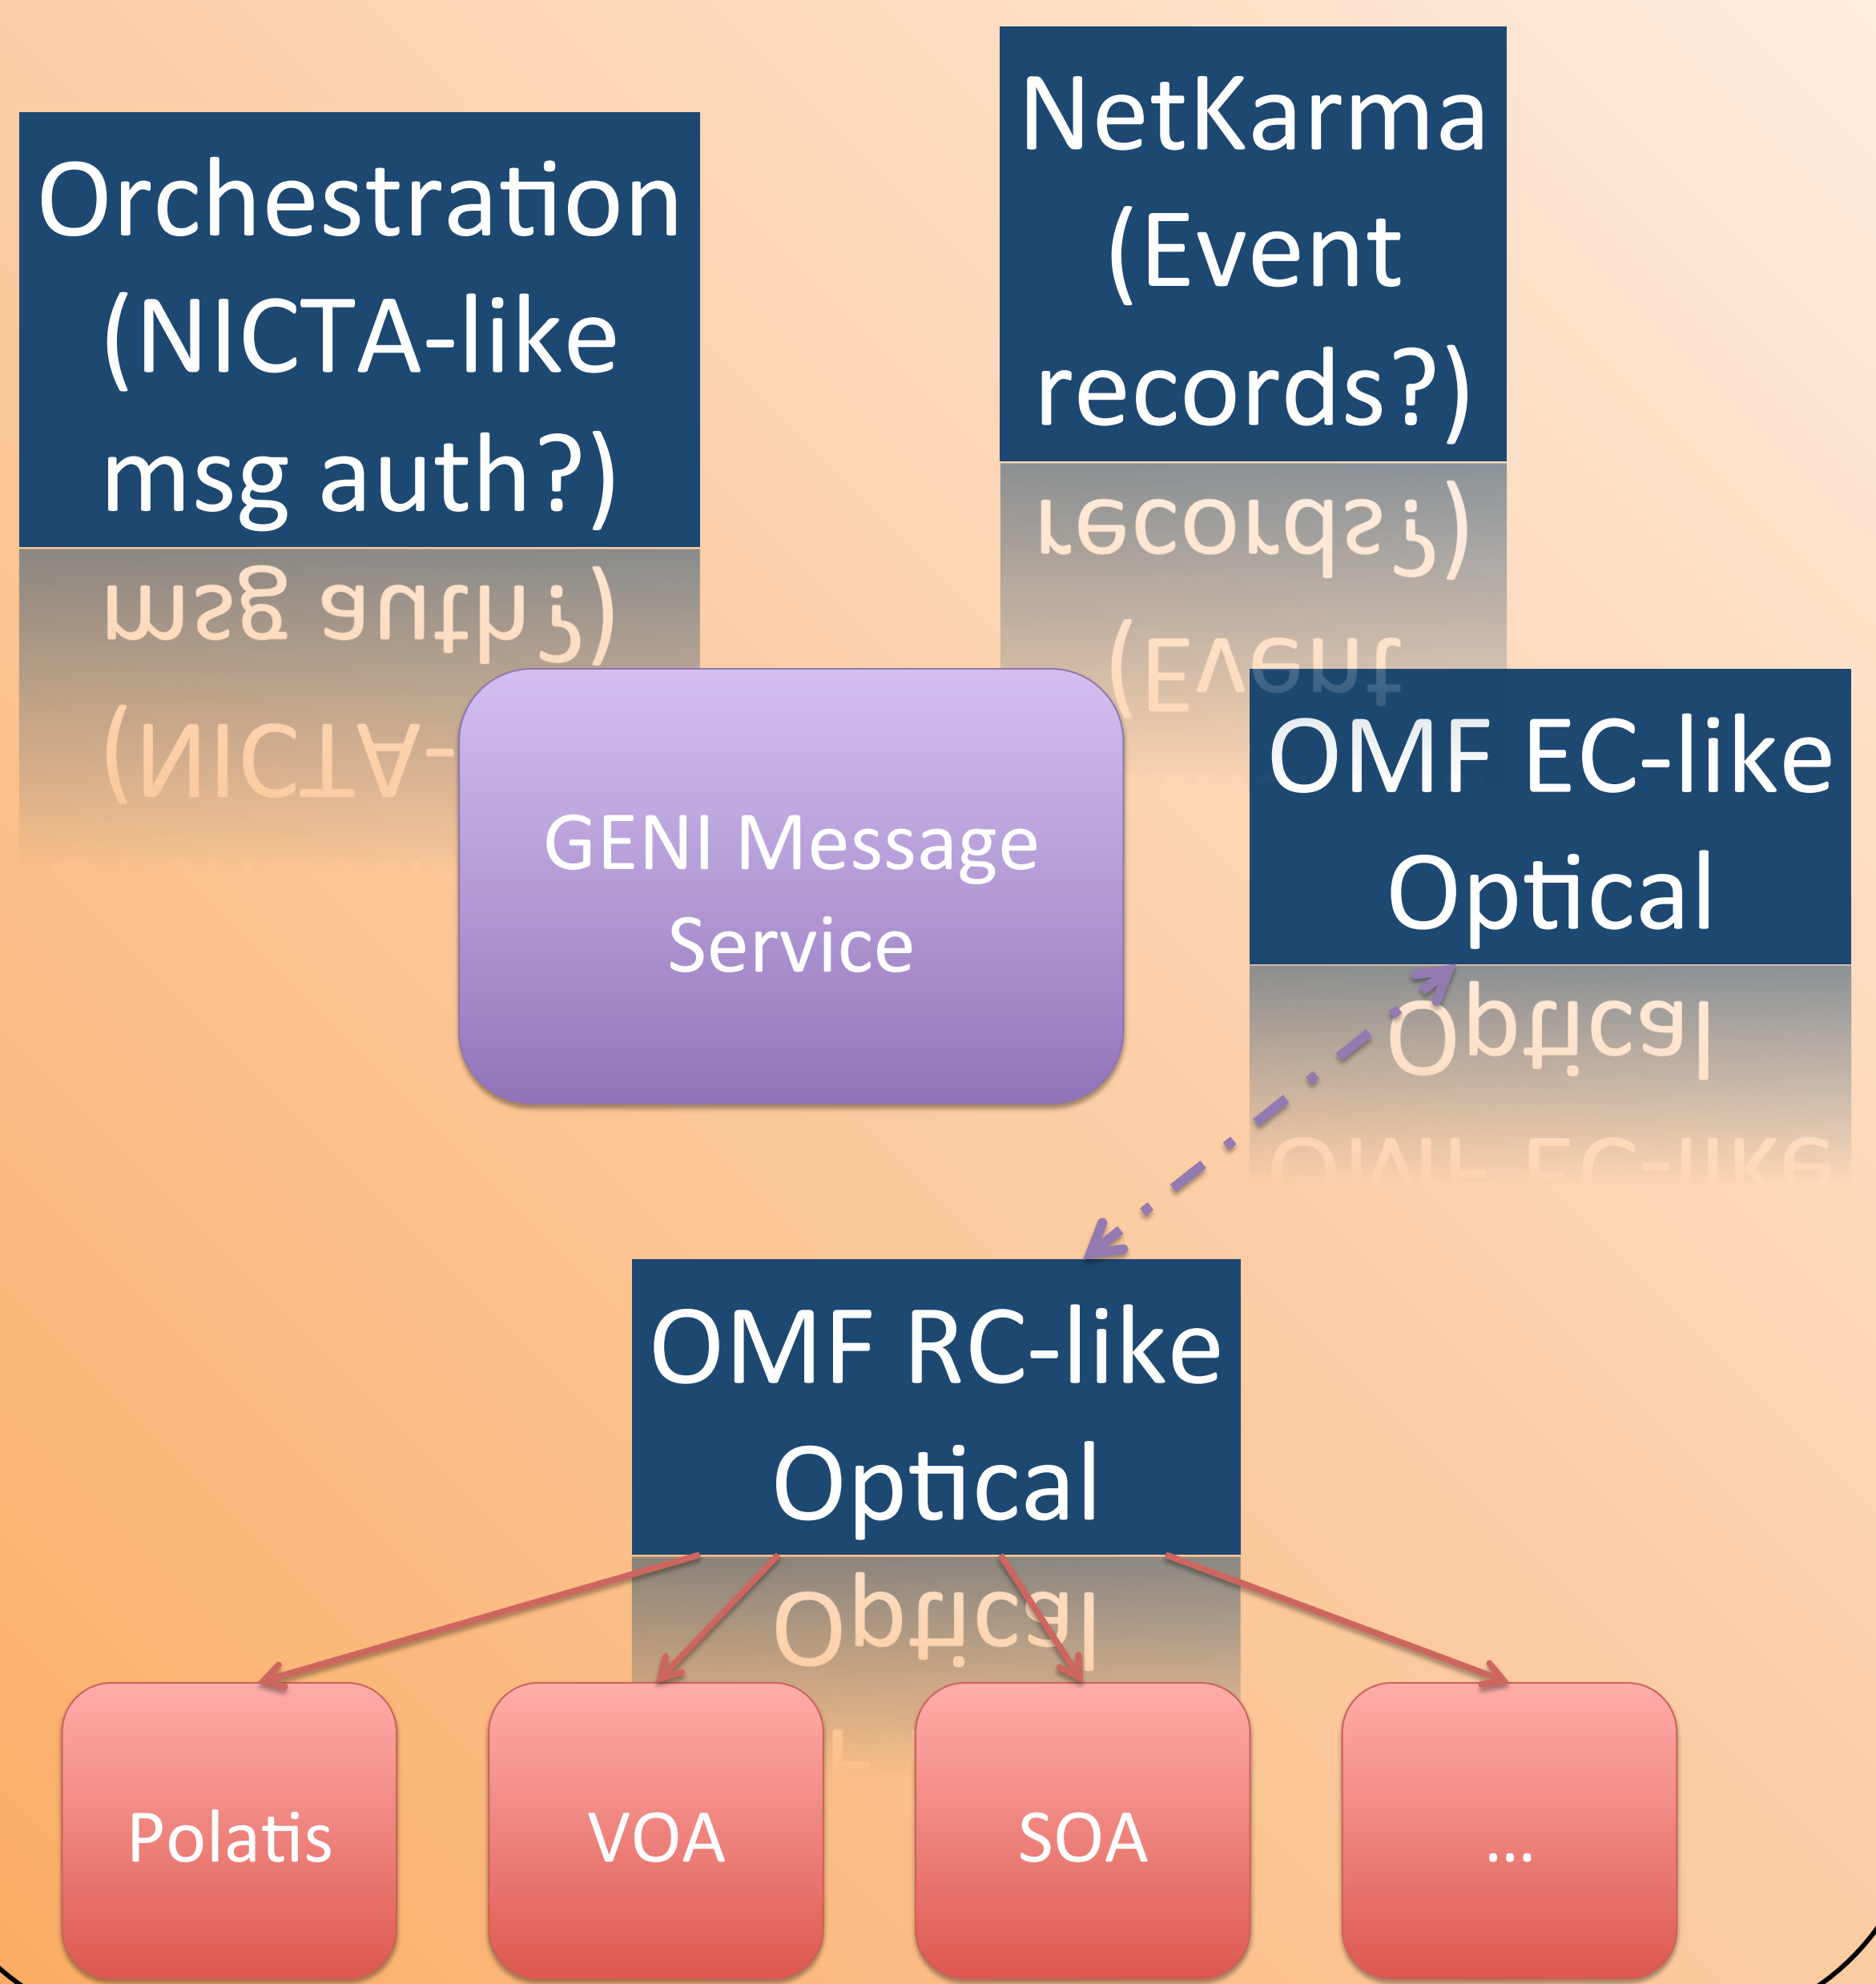

# IMF: Integrated Measurement Framework: XML Messaging Service

Can Babaoglu, Ilia Baldine, Keren Bergman, Cathy Chen, Rudra Dutta, Ashutosh Grewal, Shu Huang, Anirban Mandal, George Rouskas, Michael Wang  
 N C State University, RENCI, LSL (U Columbia)

Before:

- Cert/cred generate (gcf)
- Openfire web portal
- Openfire logs
- Client credentials

Later:

- Chat clients
- Repo service
- Repo cert
- + certs
- Repo DB
- PSM log
- OMF-like EC
- OMF-like RC
- OMF-like AM
- + cert
- + cert
- Flukes GUI