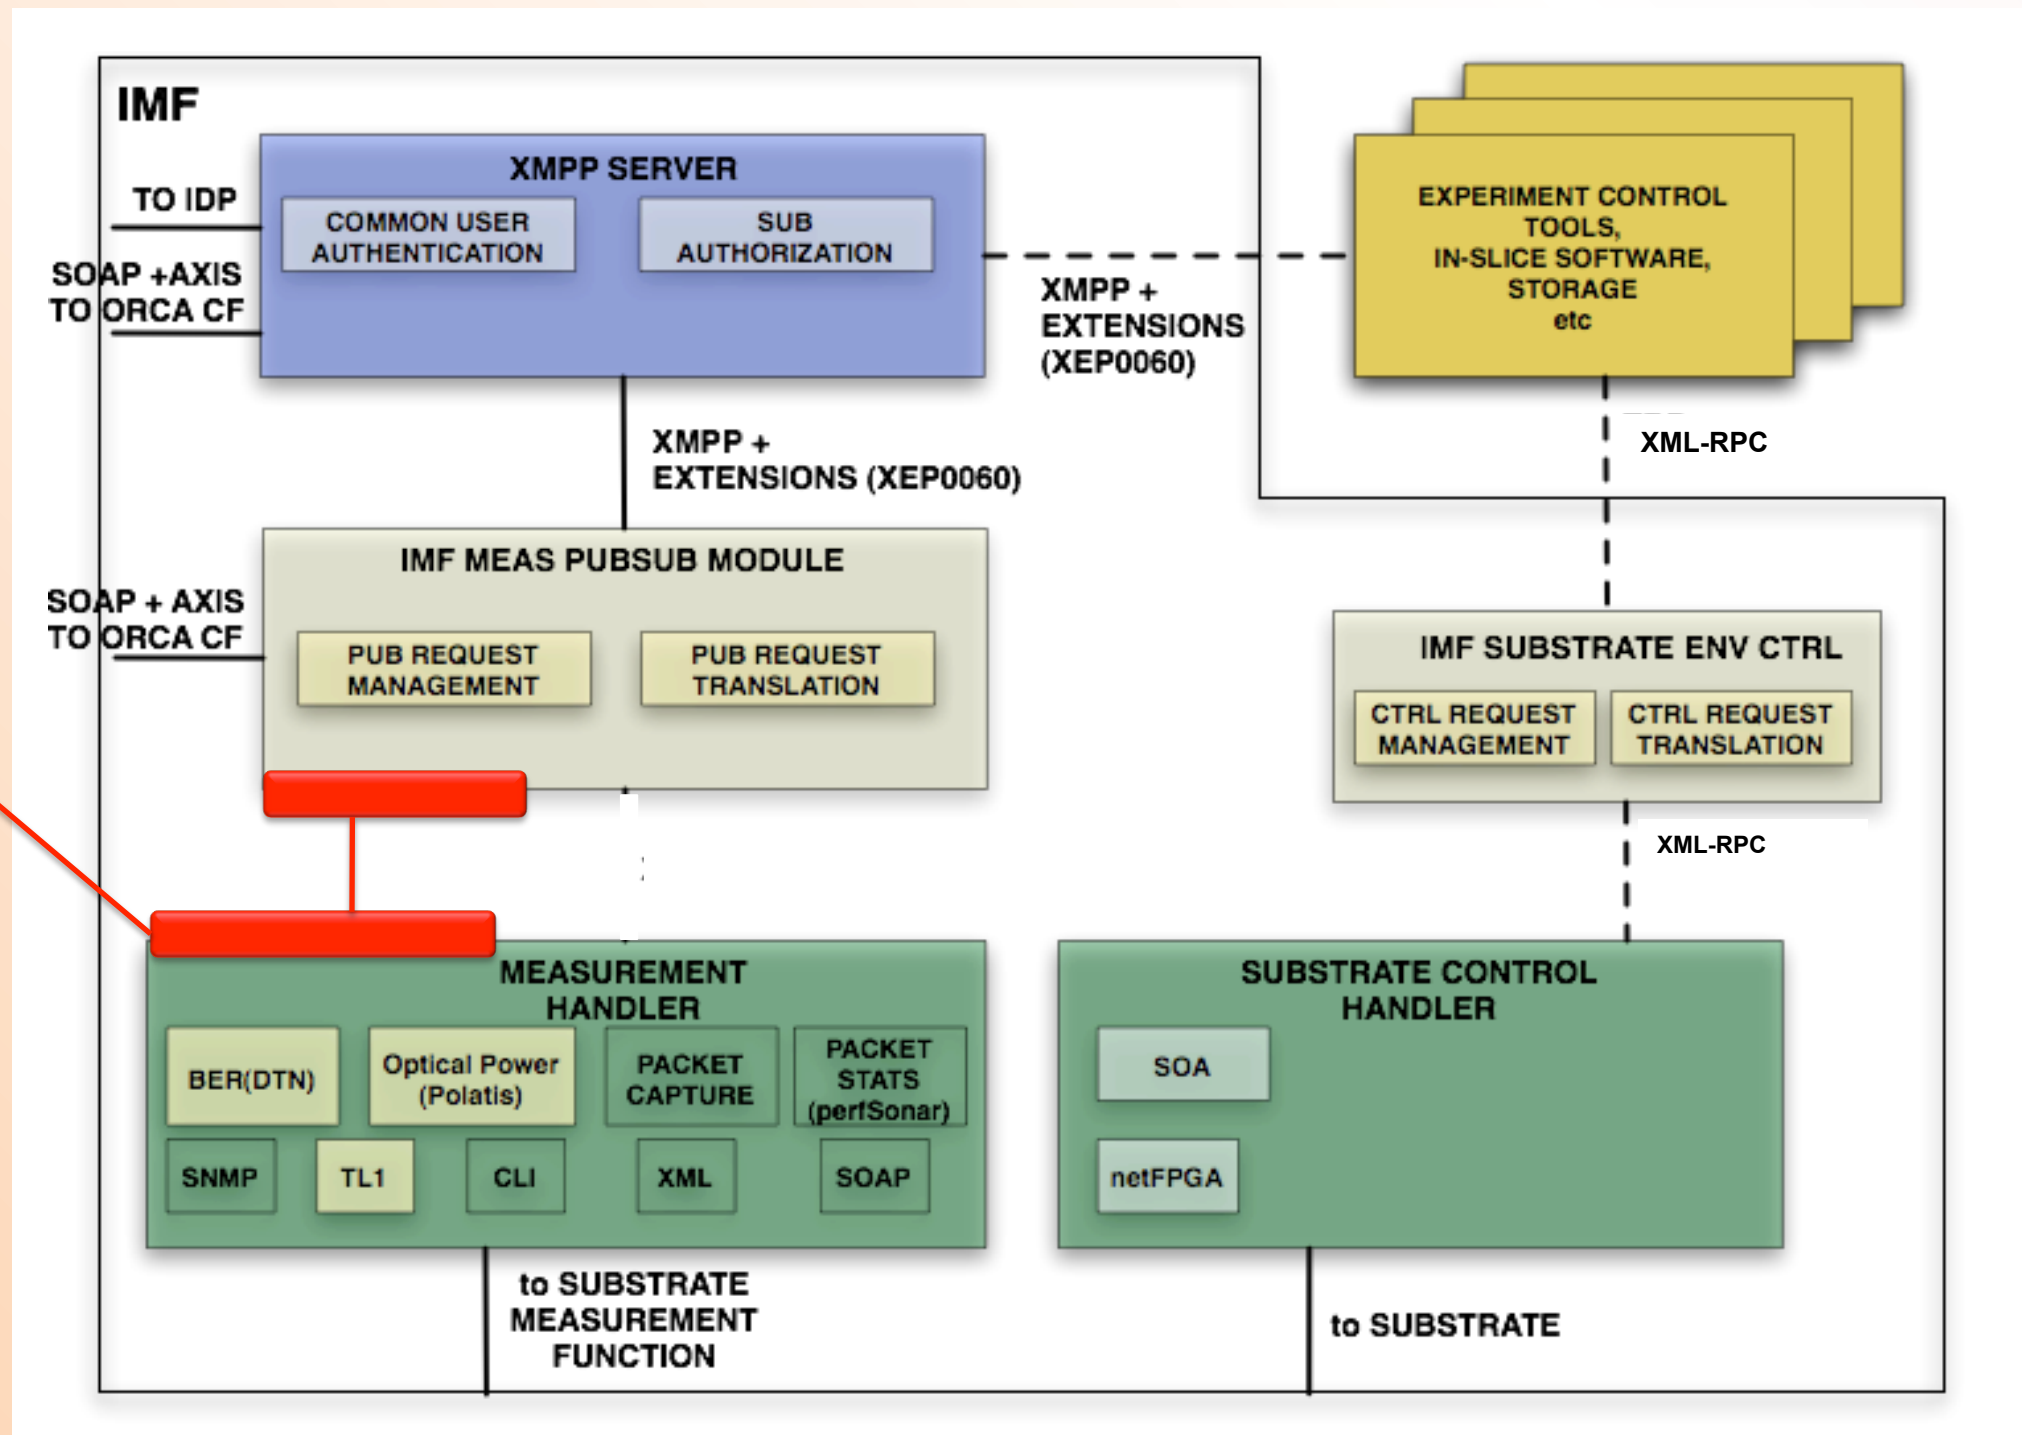

# IMF: Integrated Measurement Framework: XML Messaging Service

Can Babaoglu, Ilia Baldine, Keren Bergman, Cathy Chen, Rudra Dutta, Ashutosh Grewal, Shu Huang, Anirban Mandal, George Rouskas, Michael Wang  
 N C State University, RENCI, LSL (U Columbia)

Before:

- Cert/cred generate (gcf)
- Openfire web portal
- Openfire logs
- Client credentials

Later:

- Chat clients
- Repo service
- Repo cert
- + certs
- Repo DB
- PSM log
- OMF-like EC
- OMF-like RC
- OMF-like AM
- + cert
- + cert
- Flukes GUI