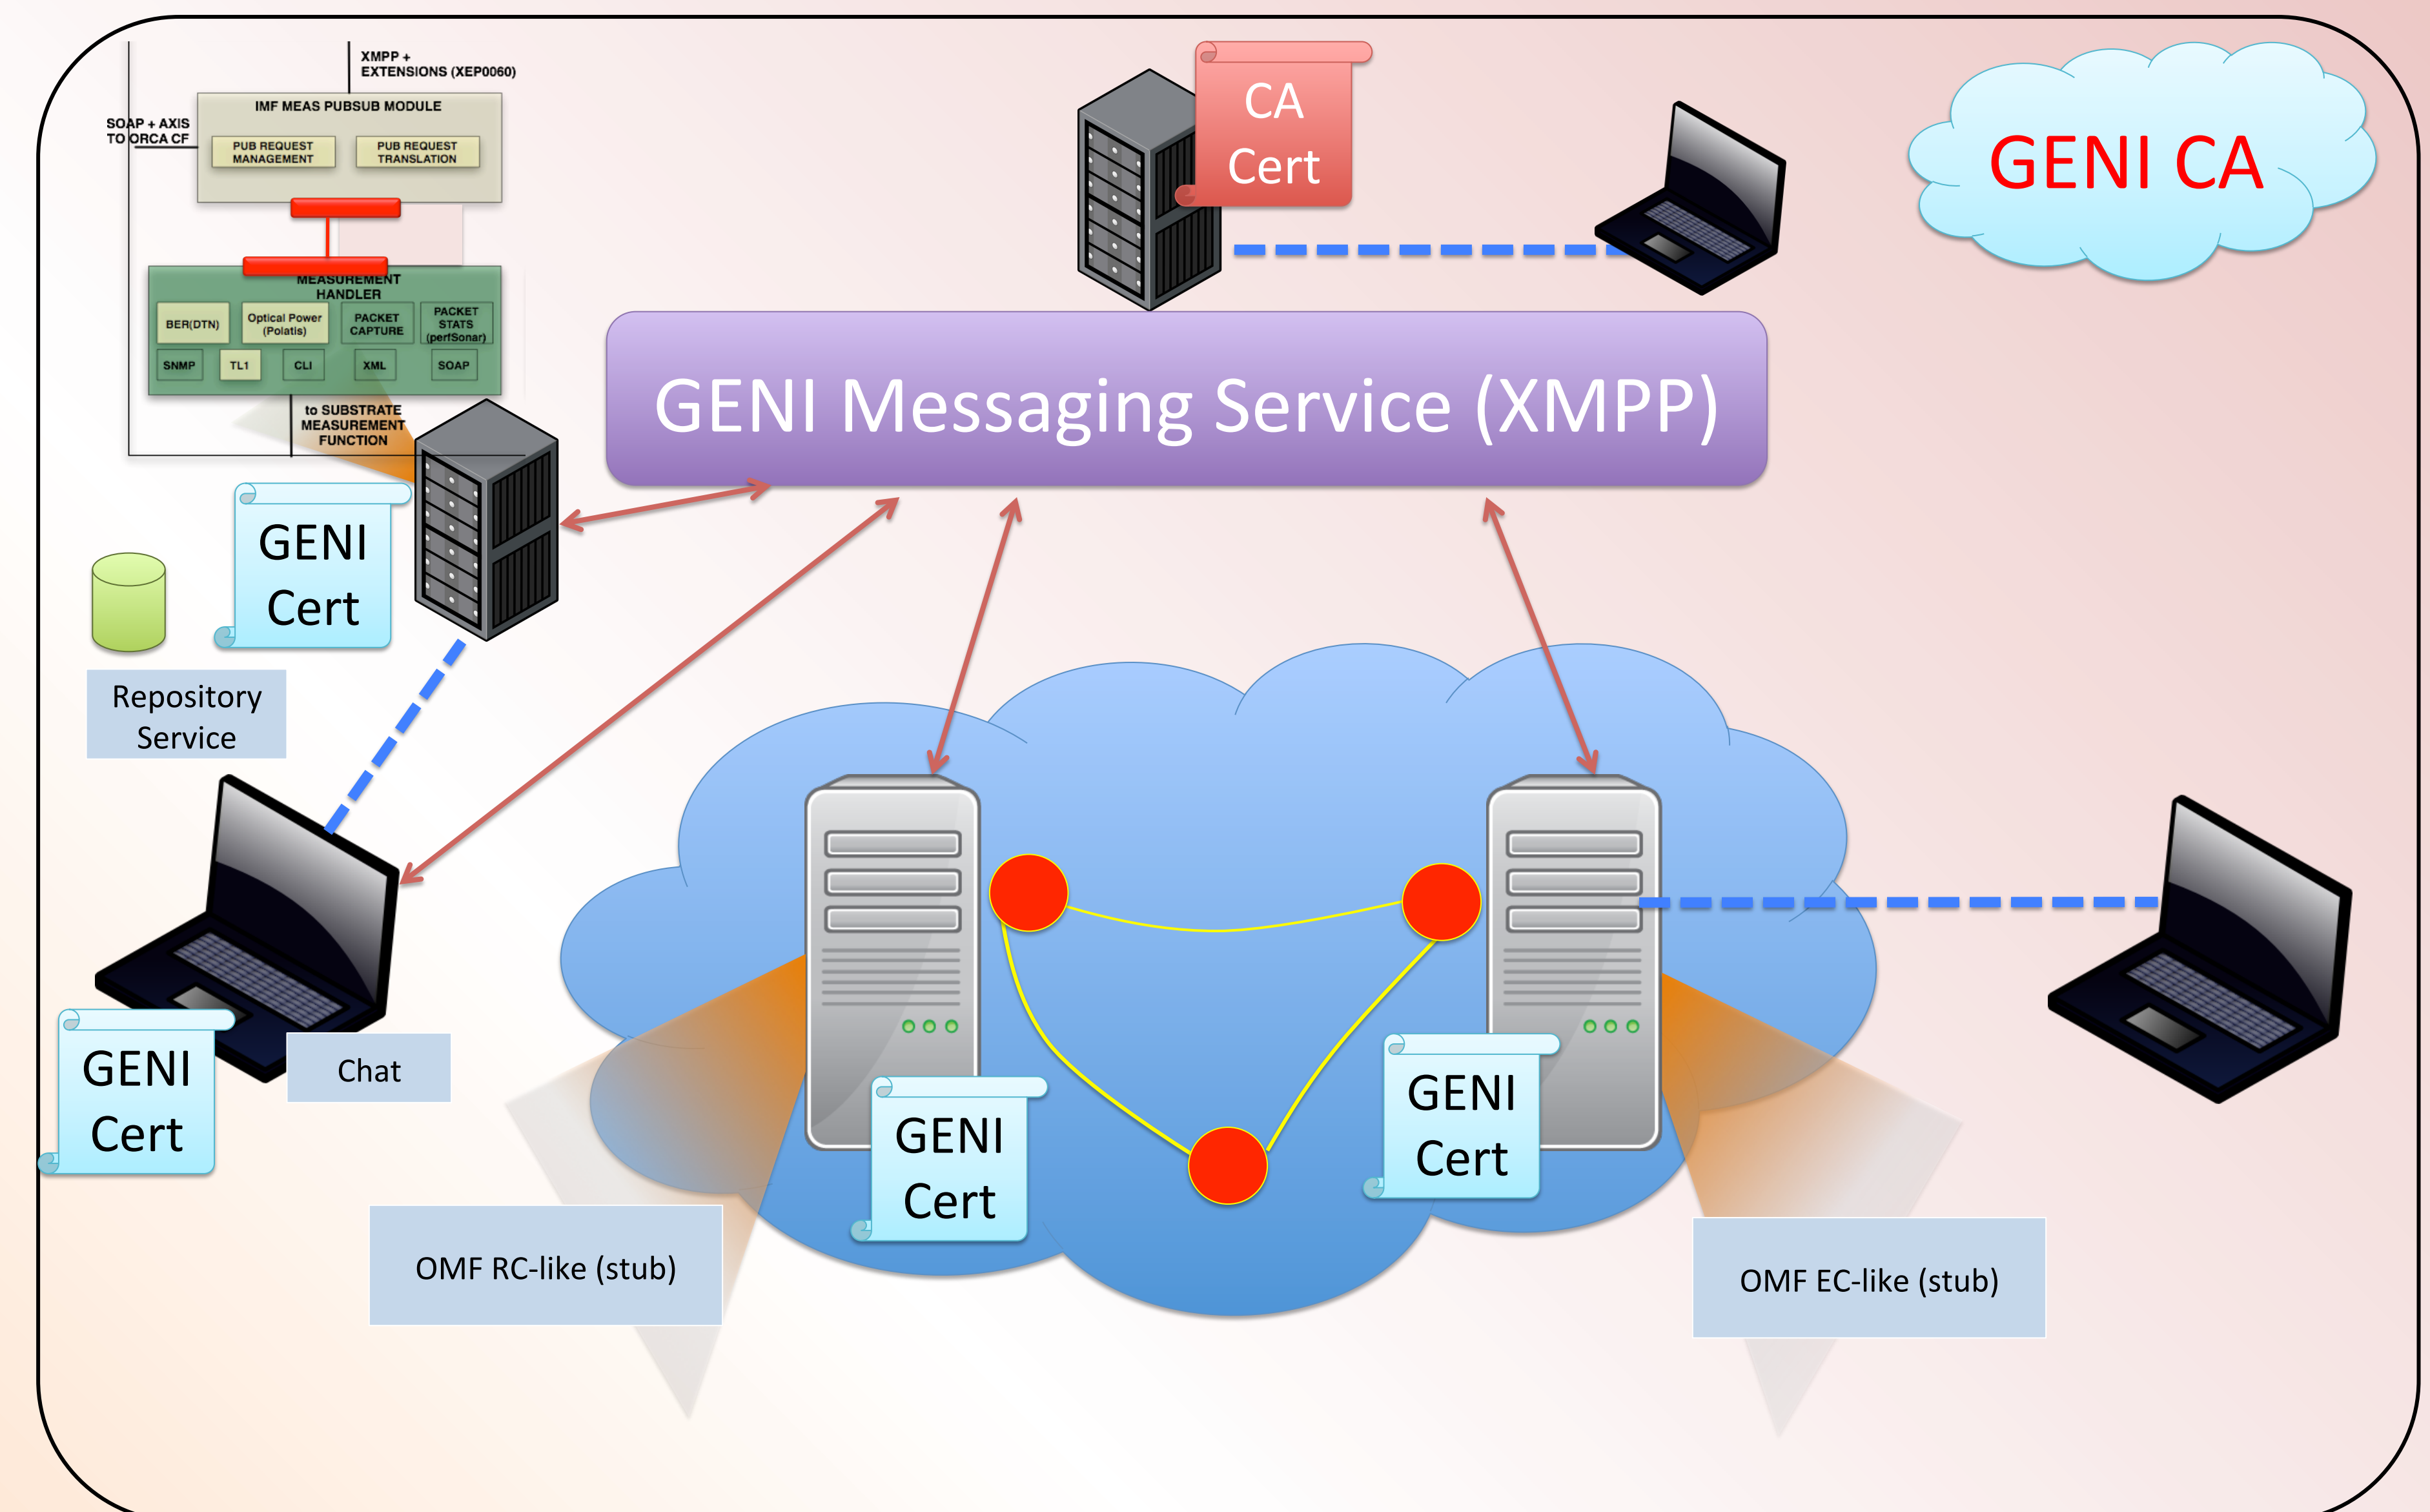

# IMF: Integrated Measurement Framework: XML Messaging Service

Can Babaoglu, Ilia Baldine, Keren Bergman, Cathy Chen, Rudra Dutta, Ashutosh Grewal, Shu Huang, Anirban Mandal, George Rouskas, Michael Wang  
 N C State University, RENCI, LSL (U Columbia)

Before:

- Cert/cred generate (gcf)
- Openfire web portal
- Openfire logs
- Client credentials

Later:

- Chat clients
- Repo service
- Repo cert
- + certs
- Repo DB
- PSM log
- OMF-like EC
- OMF-like RC
- OMF-like AM
- + cert
- + cert
- Flukes GUI