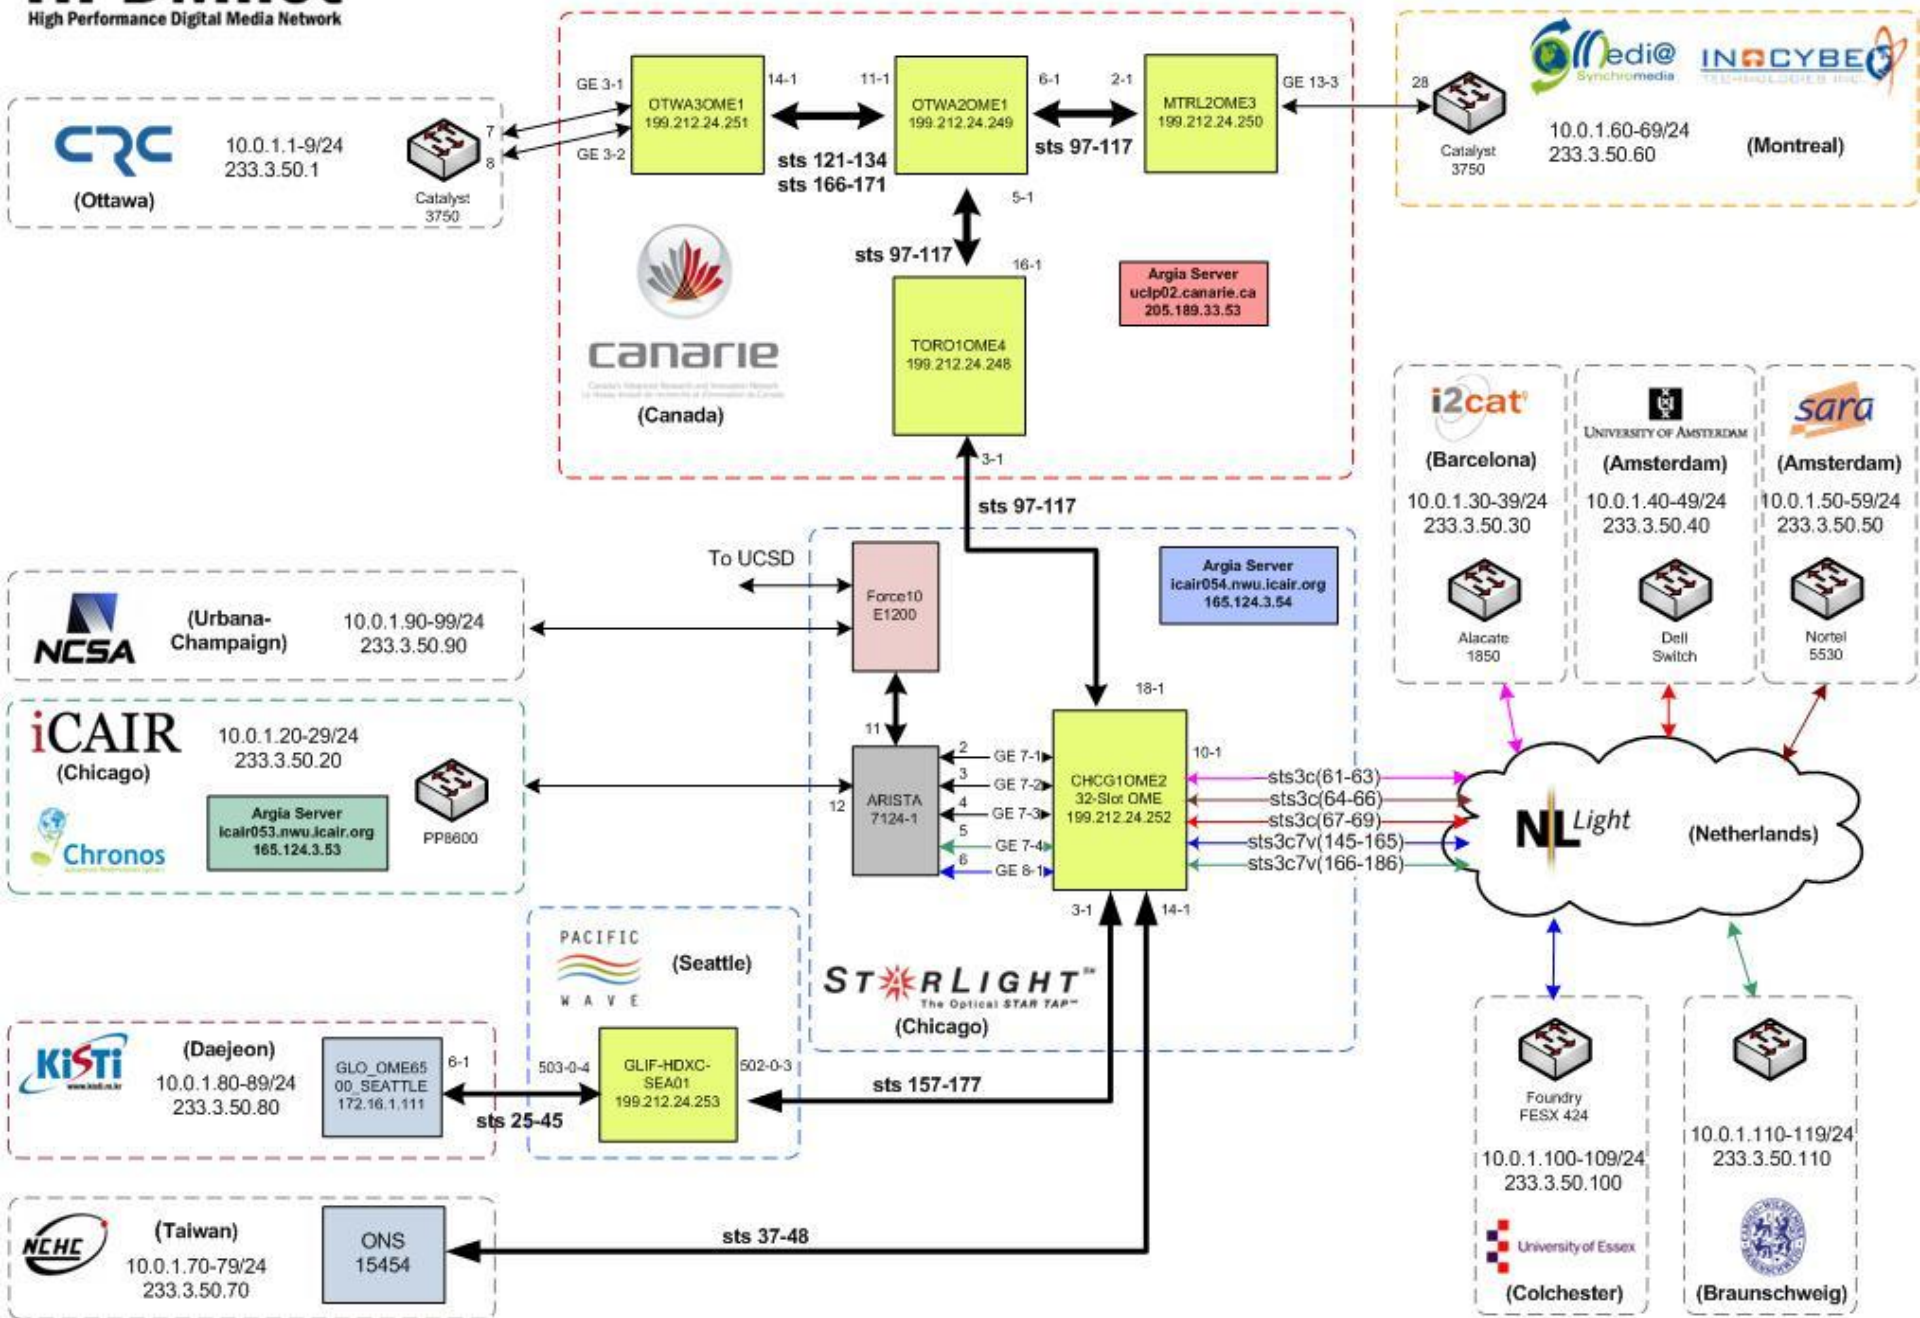

Programmable Connections Integrated With Programmable Clouds (i.e., Programmable Distributed Environments)

GEC 12

Kansas City Mo.

Nov 3, 2011

HPDMnet

High Performance Digital Media Network

High Performance Digital Media Network

iGENI

Dynamic International Network Provisioning

Demonstrations at *all* GENI Engineering Conferences, e.g., October 2011 (Puerto Rico), July 2011 (Denver), November 2011 (Missouri)

iGENI

International Dynamic Network Provisioning – OpenFlow

Demonstration at GENI Engineering Conference, July 2011 (Denver)