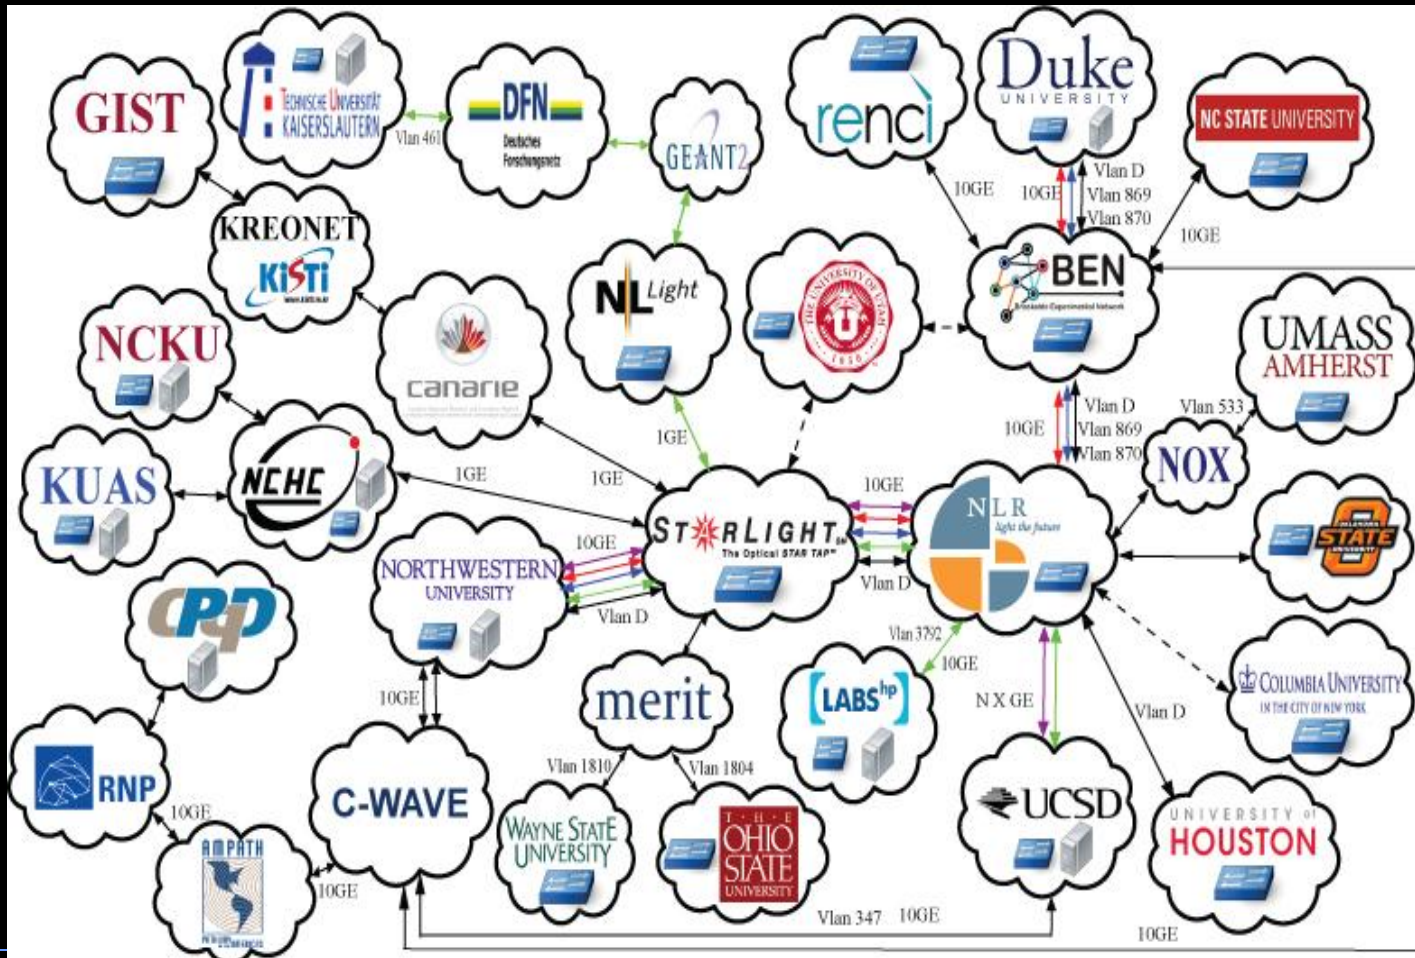

Programmable Connections Integrated With Programmable Clouds (i.e., Programmable Distributed Environments)

GEC 12

Kansas City Mo.

Nov 3, 2011

HPDMnet

High Performance Digital Media Network

High Performance Digital Media Network

iGENI

Dynamic International Network Provisioning

Demonstrations at *all* GENI Engineering Conferences, e.g., October 2011 (Puerto Rico), July 2011 (Denver), November 2011 (Missouri)

iGENI

International Dynamic Network Provisioning – OpenFlow

Demonstration at GENI Engineering Conference, July 2011 (Denver)