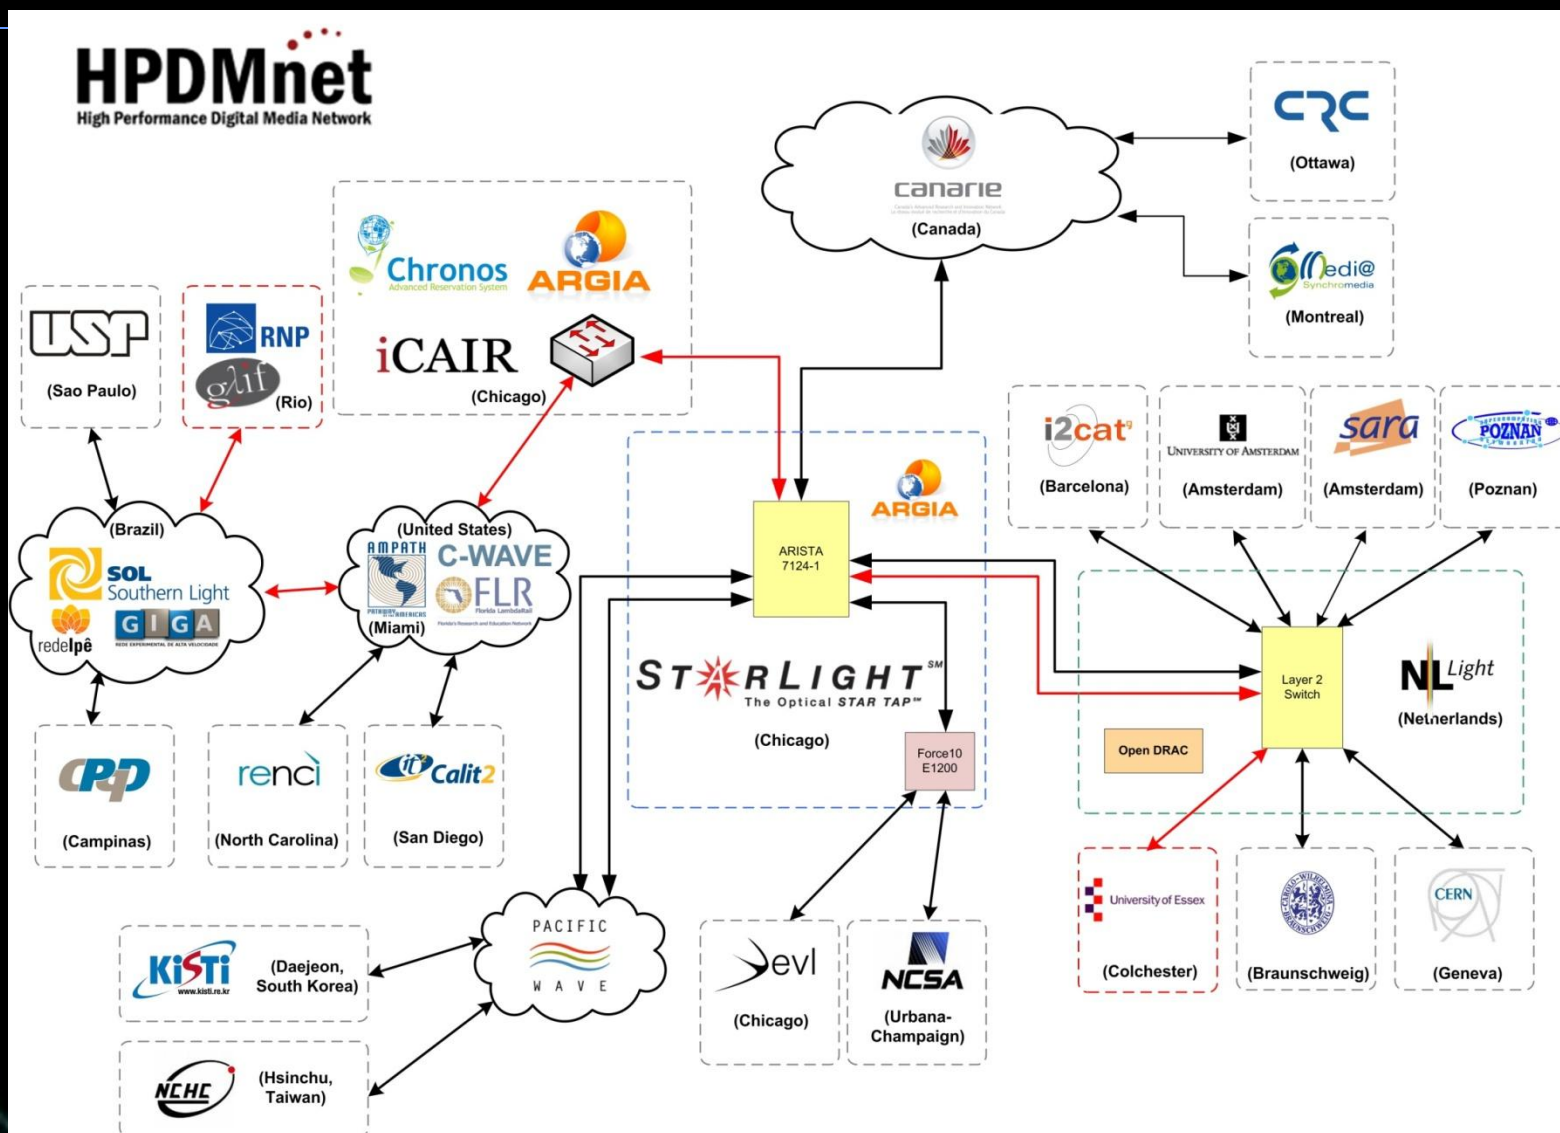

Programmable Connections Integrated With Programmable Clouds (i.e., Programmable Distributed Environments)

GEC 12

Kansas City Mo.

Nov 3, 2011

HPDMnet

High Performance Digital Media Network

High Performance Digital Media Network

iGENI

Dynamic International Network Provisioning

Demonstrations at *all* GENI Engineering Conferences, e.g., October 2011 (Puerto Rico), July 2011 (Denver), November 2011 (Missouri)

iGENI

International Dynamic Network Provisioning – OpenFlow

Demonstration at GENI Engineering Conference, July 2011 (Denver)