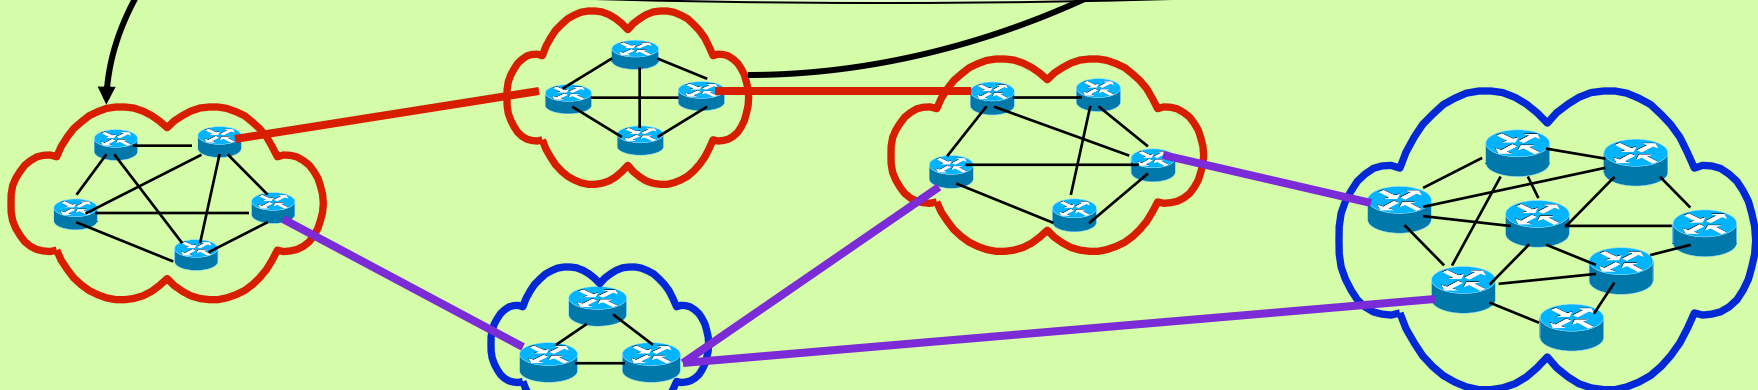

<http://www.facebook.com/sfelixwu>

<http://dsl.cs.ucdavis.edu>

Internet

SMTP

33130 Autonomous Systems
311755 Address Prefixes announced

BGP + DNS

<http://bgp.potaroo.net/cidr/>

Social-Control Routing

Facebook Application Model

FAITH

FAITH (Facebook Application Identifier Translator & Hypervisor)
like *NAT (Network Address Translation)*

FAITH+DSL+GENI

facebook

SoEMAIL
UC DAVIS
UNIVERSITY OF CALIFORNIA
Social Emails