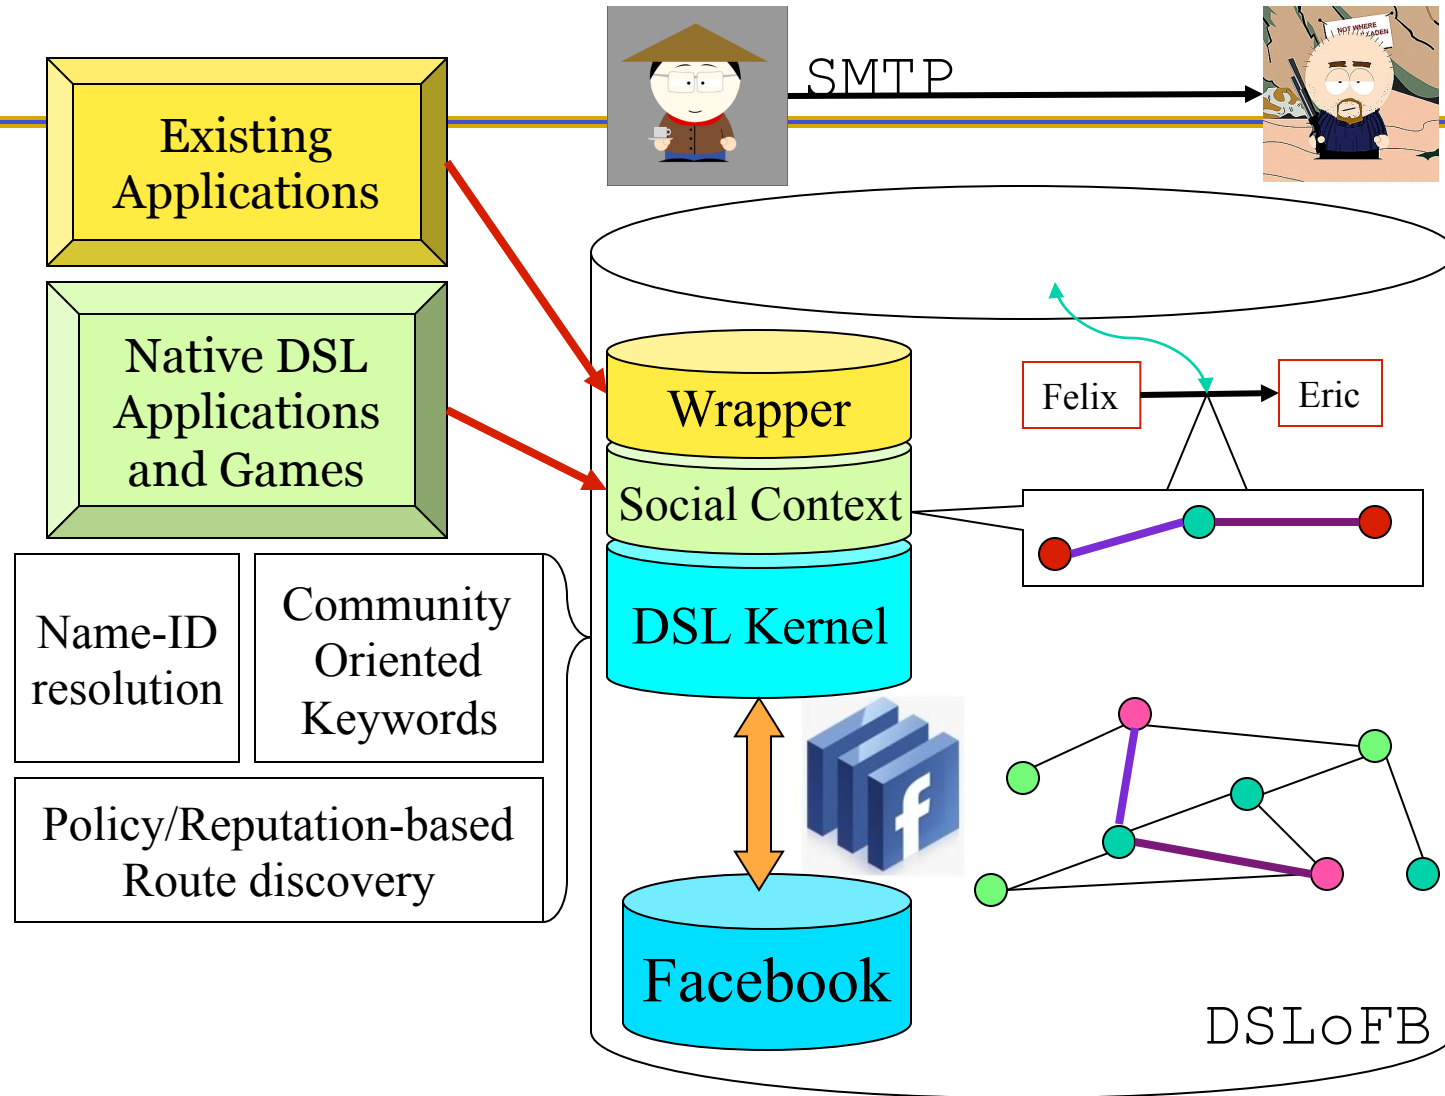

Davis Social Links

Online Social Network Systems

*S. Felix Wu, Jeff Rowe, Prantik
Bhattacharyya, Ray Lee, Tom Tran,
Ray, Kevin Zhao, et.al.*

Computer Science Department
University of California, Davis

wu@cs.ucdavis.edu

<http://www.facebook.com/sfelixwu>

<http://dsl.cs.ucdavis.edu>

Internet

SMTP

33130 Autonomous Systems
311755 Address Prefixes announced

BGP + DNS

<http://bgp.potaroo.net/cidr/>

Social-Control Routing

Facebook Application Model

FAITH

FAITH (Facebook Application Identifier Translator & Hypervisor)
like *NAT (Network Address Translation)*

FAITH+DSL+GENI

facebook

SoEMAIL
UC DAVIS
UNIVERSITY OF CALIFORNIA
Social Emails

ProtoGENI

facebook

SoEMAIL
UC DAVIS
UNIVERSITY OF CALIFORNIA
Social Emails

ProtoGENI