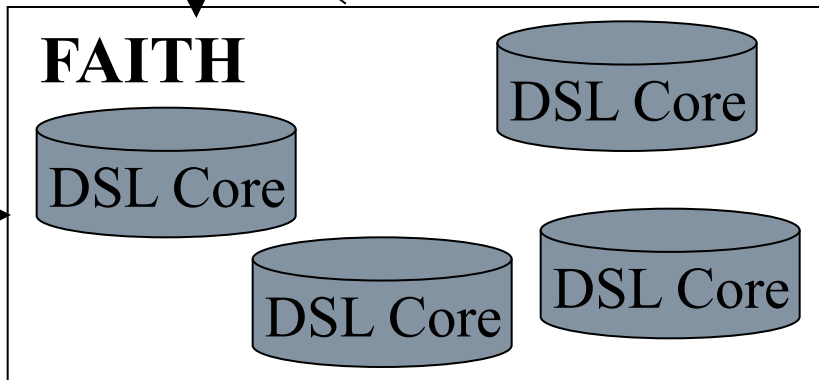

SoEMAIL
UC DAVIS
UNIVERSITY OF CALIFORNIA
Social Emails

ProtoGENI