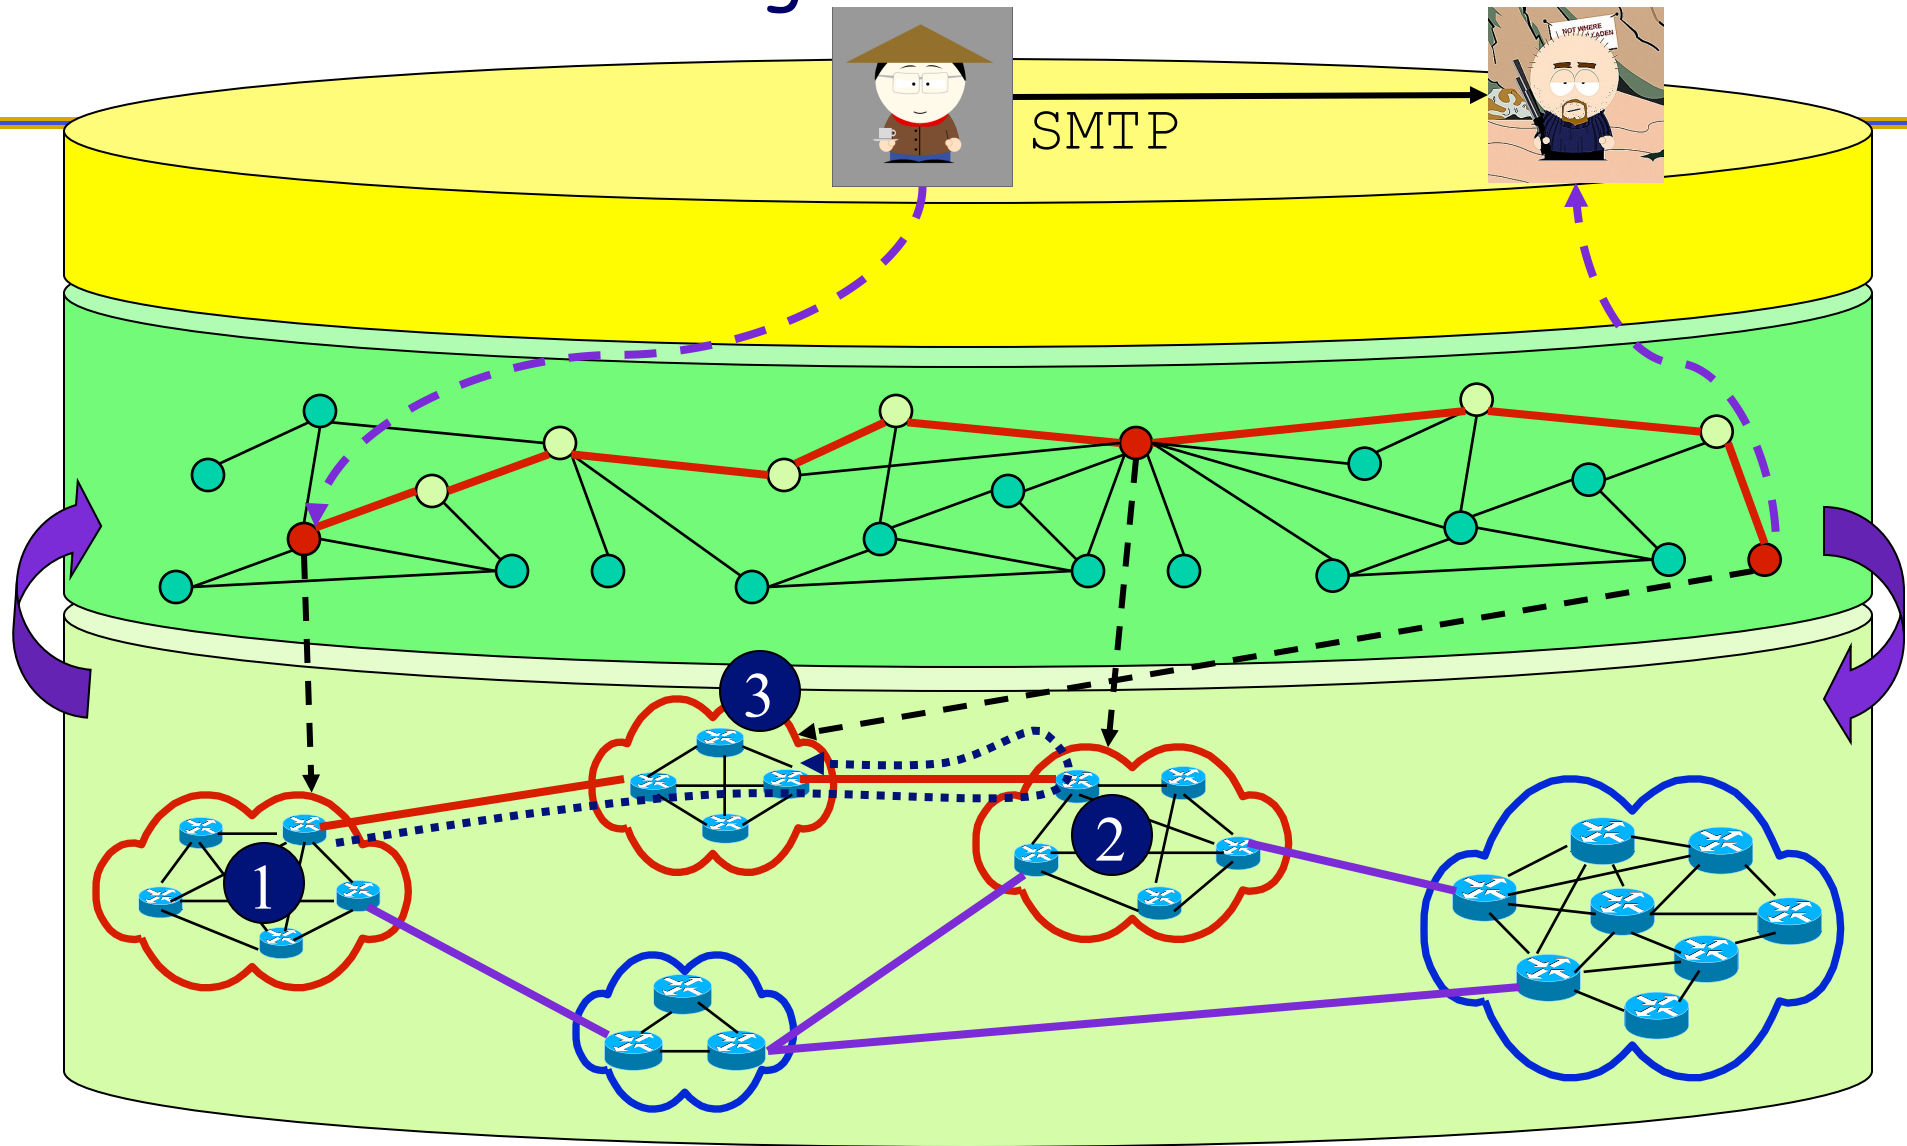

<http://www.facebook.com/sfelixwu>

<http://dsl.cs.ucdavis.edu>

Internet

SMTP

33130 Autonomous Systems
311755 Address Prefixes announced

BGP + DNS

<http://bgp.potaroo.net/cidr/>

Social-Control Routing

Facebook Application Model

FAITH

FAITH (Facebook Application Identifier Translator & Hypervisor)
like *NAT (Network Address Translation)*

FAITH+DSL+GENI

facebook

SoEMAIL
UC DAVIS
UNIVERSITY OF CALIFORNIA
Social Emails