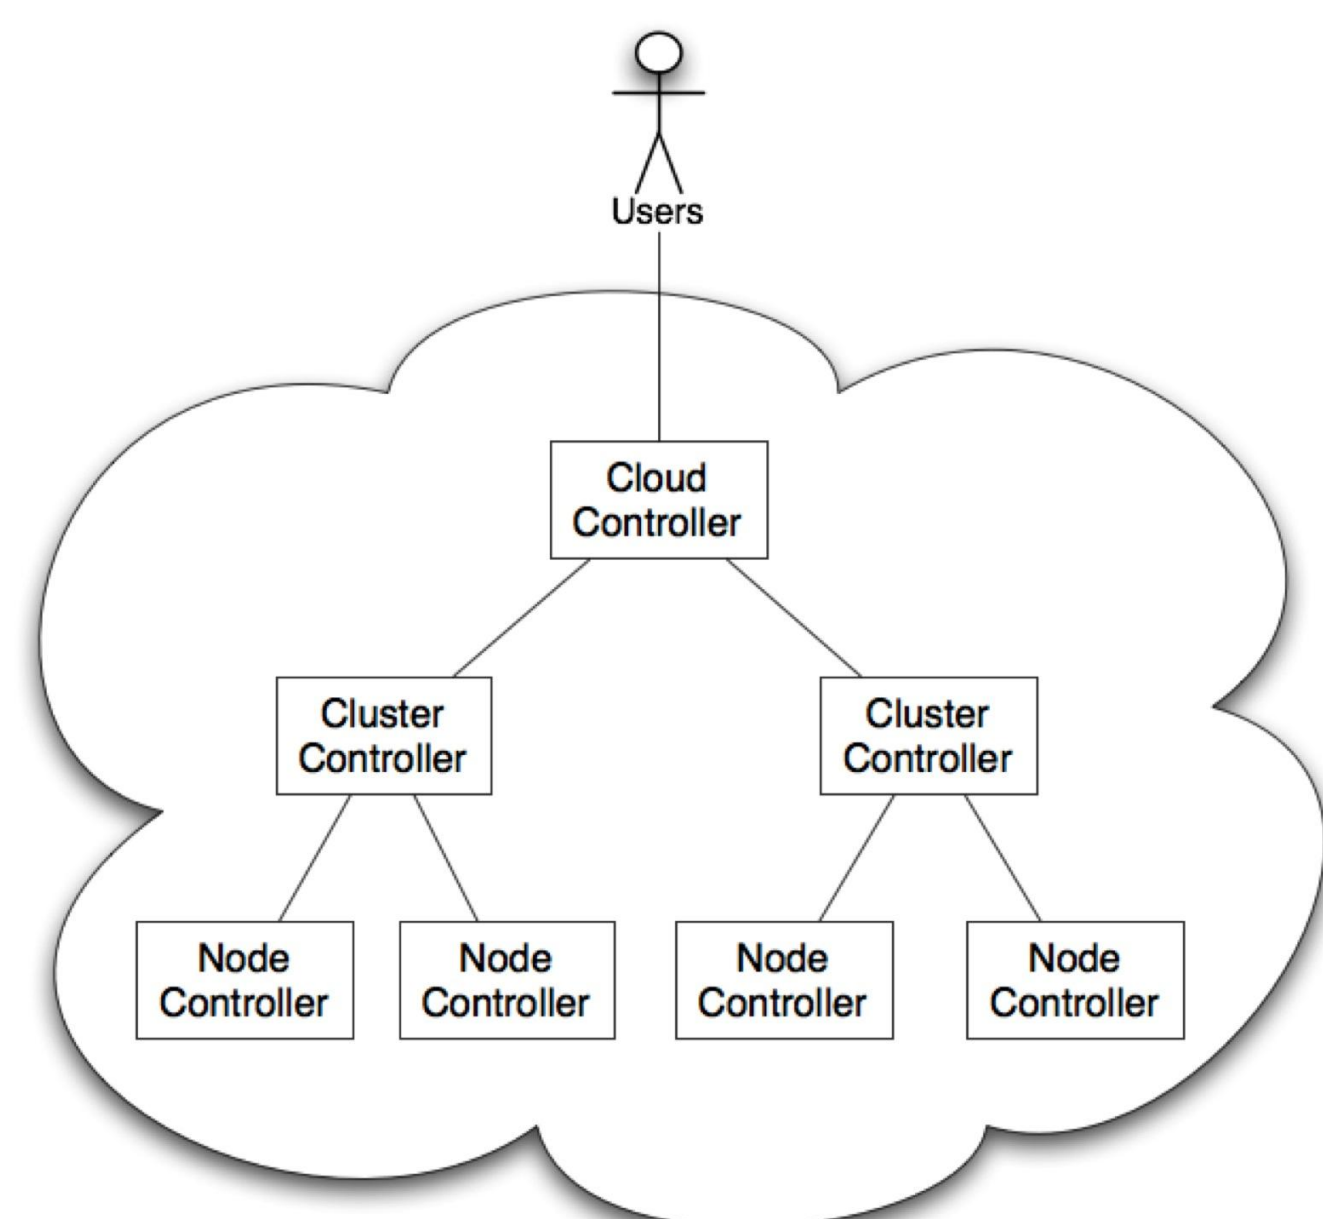

GENICloud

Andy Bavier, Jessica Blaine, Rick McGeer, Marco Yuen

GENICloud Architecture

Current Status

- RSpec for Eucalyptus
- Resource Discovery
 - Instance types
 - Kernel/Disk images
- Adding/Removing instances from slices
- Query instances' status

Eucalyptus Achitecture

Roadmap

- Expose Eucalyptus storage service
- Users studies
- A graphical user interface
- Full federation
 - User accounts management for both sites