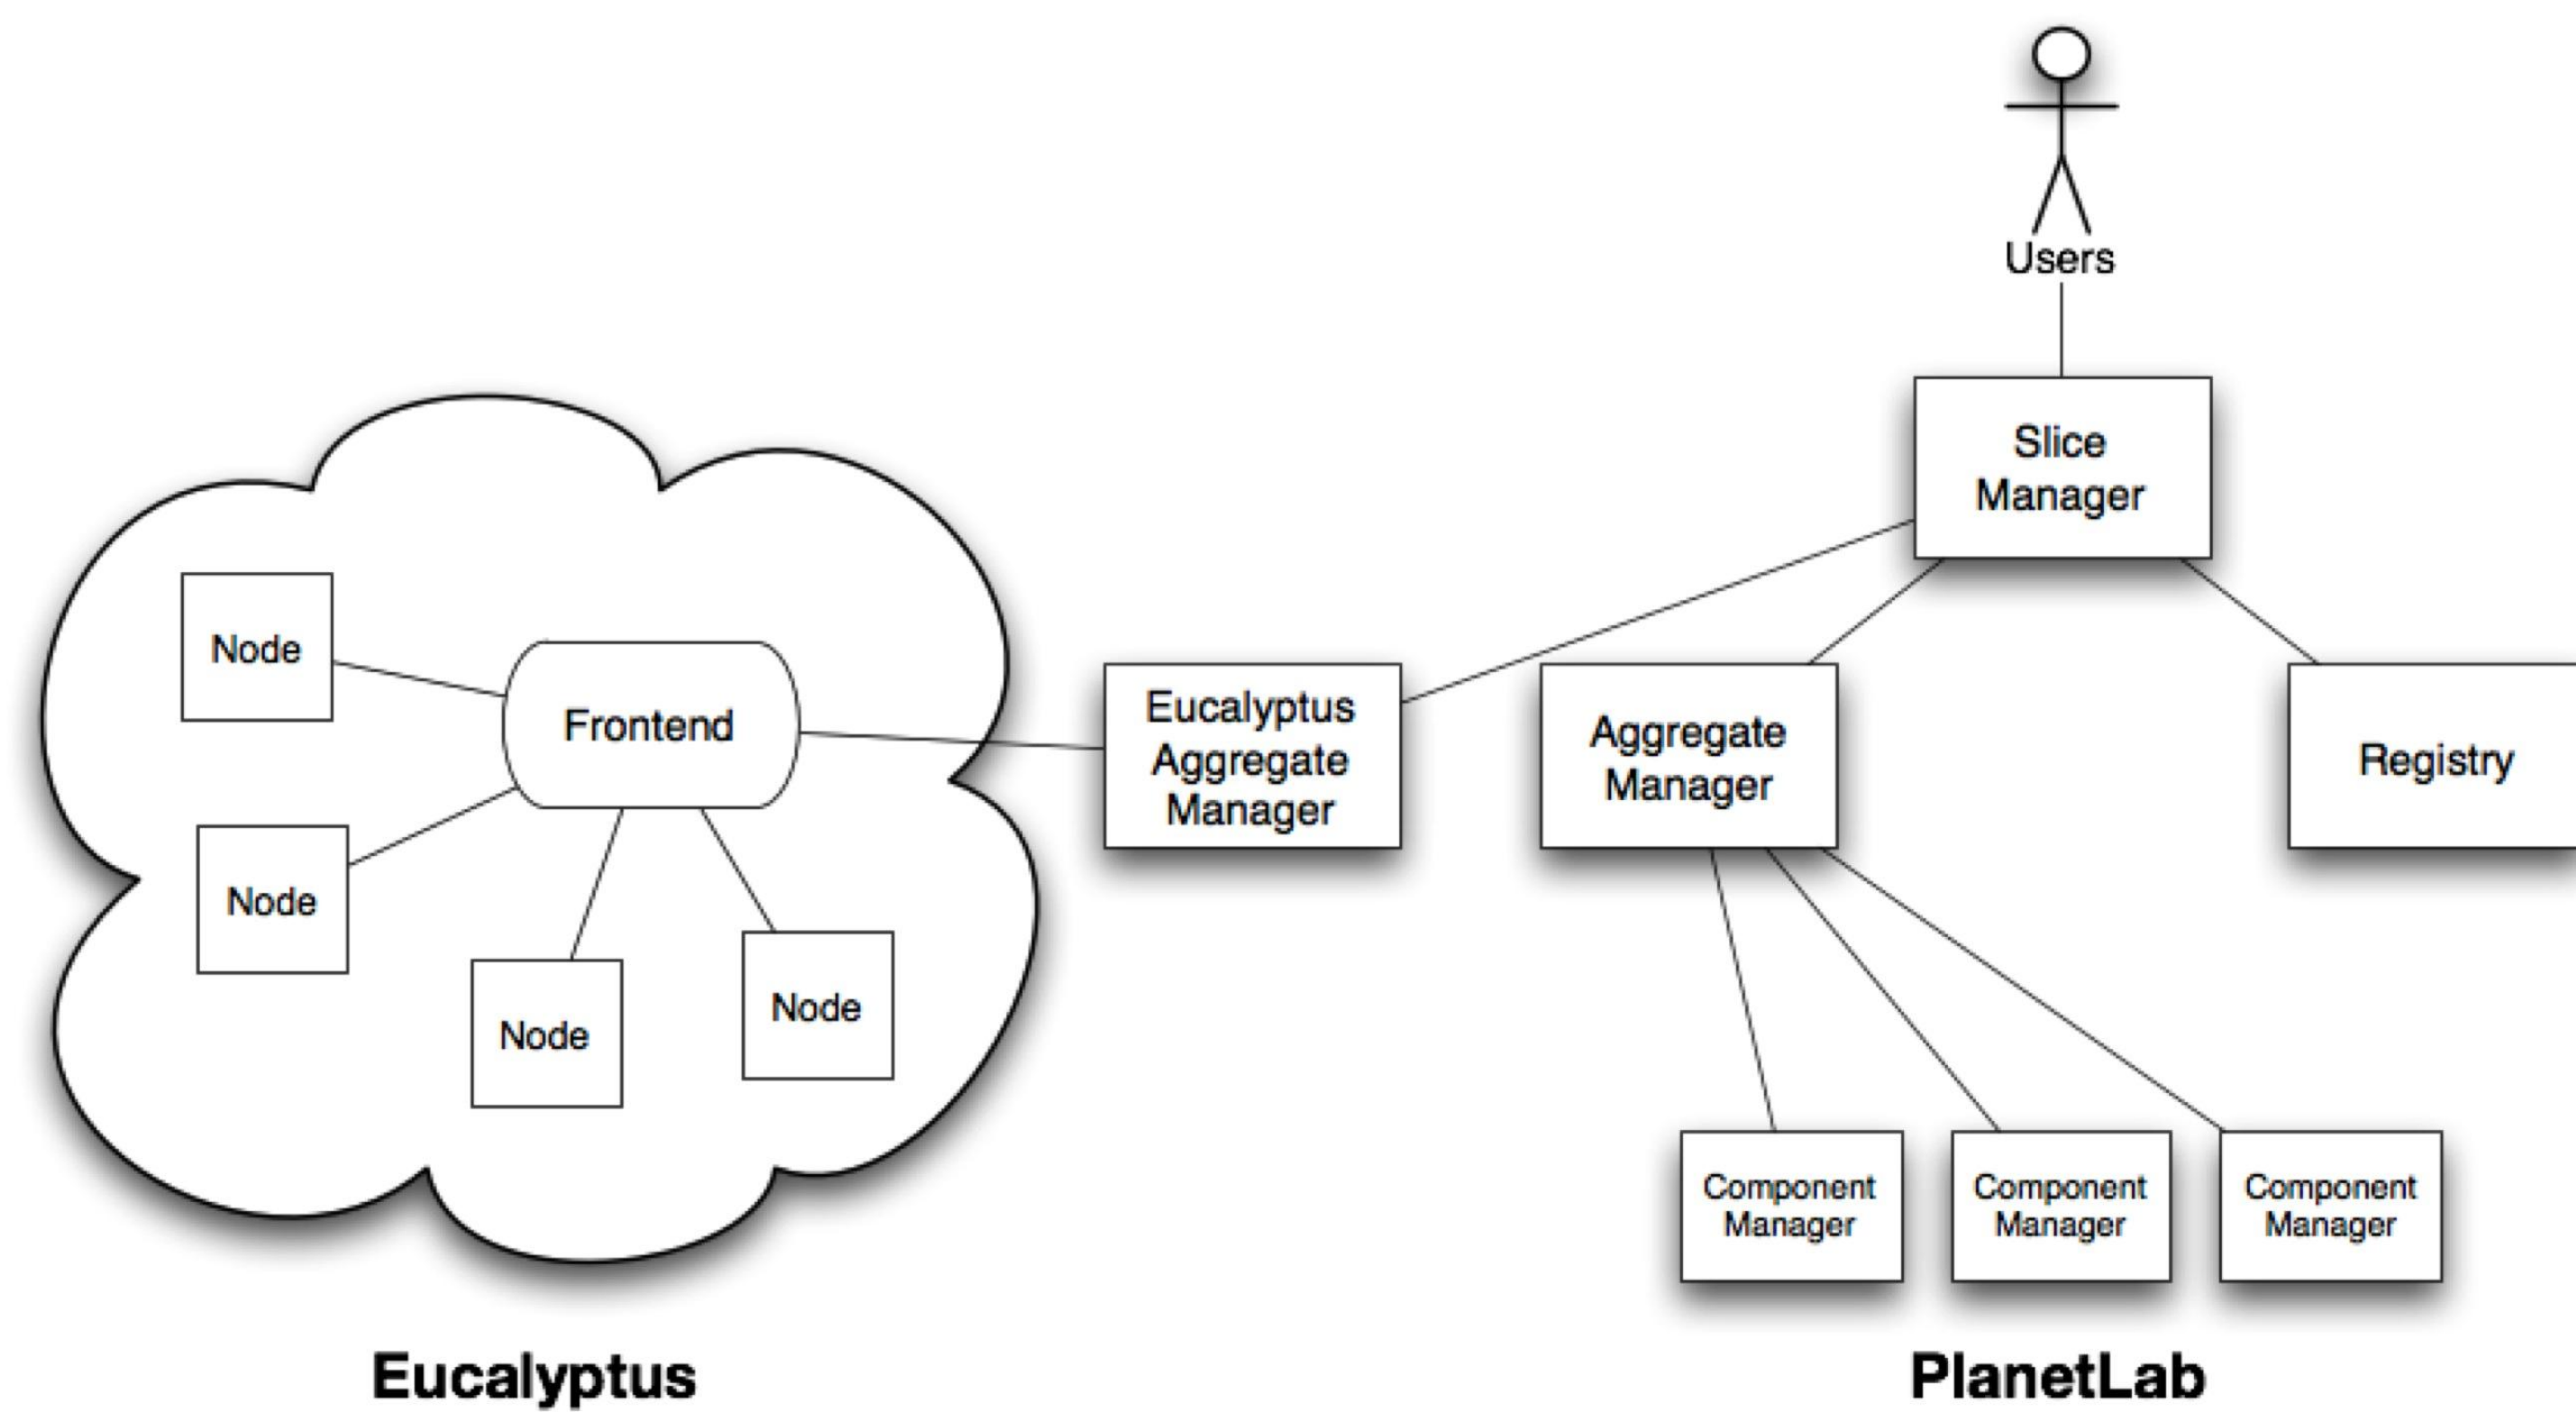

GENICloud

Andy Bavier, Jessica Blaine, Rick McGeer, Marco Yuen

GENICloud Architecture

Current Status

- RSpec for Eucalyptus
- Resource Discovery
 - Instance types
 - Kernel/Disk images
- Adding/Removing instances from slices
- Query instances' status

Eucalyptus Achitecture

Roadmap

- Expose Eucalyptus storage service
- Users studies
- A graphical user interface
- Full federation
 - User accounts management for both sites