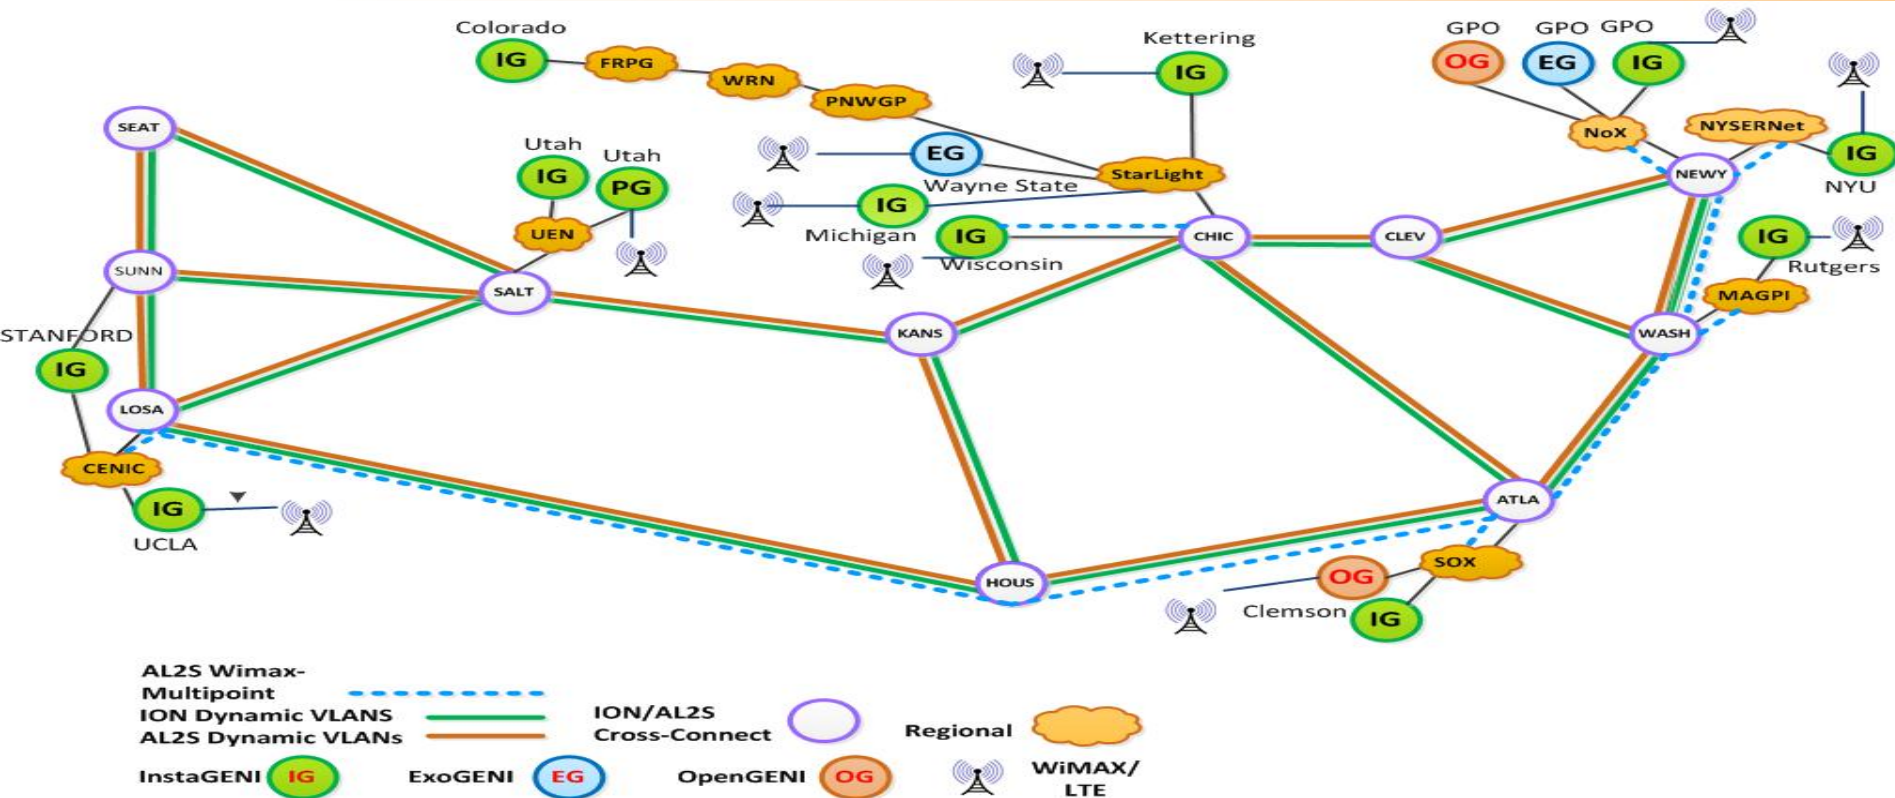

4G LTE in GENI

Abhimanyu Gosain

agosain (at) bbn (.) com

GEC-24

March 15 2017

AGENDA

- GENI Wireless Deployment Status (Manu)
- Site Deployment Plans (All Sites)
- 5G Going Forward (Hadi, Jose)
- GENI Transition (Manu)

- 26 Wimax + 10 LTE Base Stations in 13 Sites
- 90 android handsets available to experimenters
- 36 wireless (yellow) nodes
- Uniform experimenter experience using yellow nodes, GENI Racks
- Sliced, virtualized and interconnected through AL2S/Internet2

- 4 Sites have received equipment and are online.
- Shipment of 9 BS at 5 Sites by End of March.
- Need to determine Fiber to Ethernet outdoor conversion. (if desired)
- Upgrade Netspan software.
- Configure VLAN on campus network for backhaul network to Control Server located in Kettering University.
- Configure VLAN on GENI Rack to connect BS to GENI L2 AL2S Network.

AL2S

130.127.49.73

4G Base Station Hardware

AirHarmony

Located closer to the end user, providing much higher aggregate data rates

TDD LTE

Max Transmit Power: 30 dBm per Tx

2 x 2 MIMO: SM and TxD