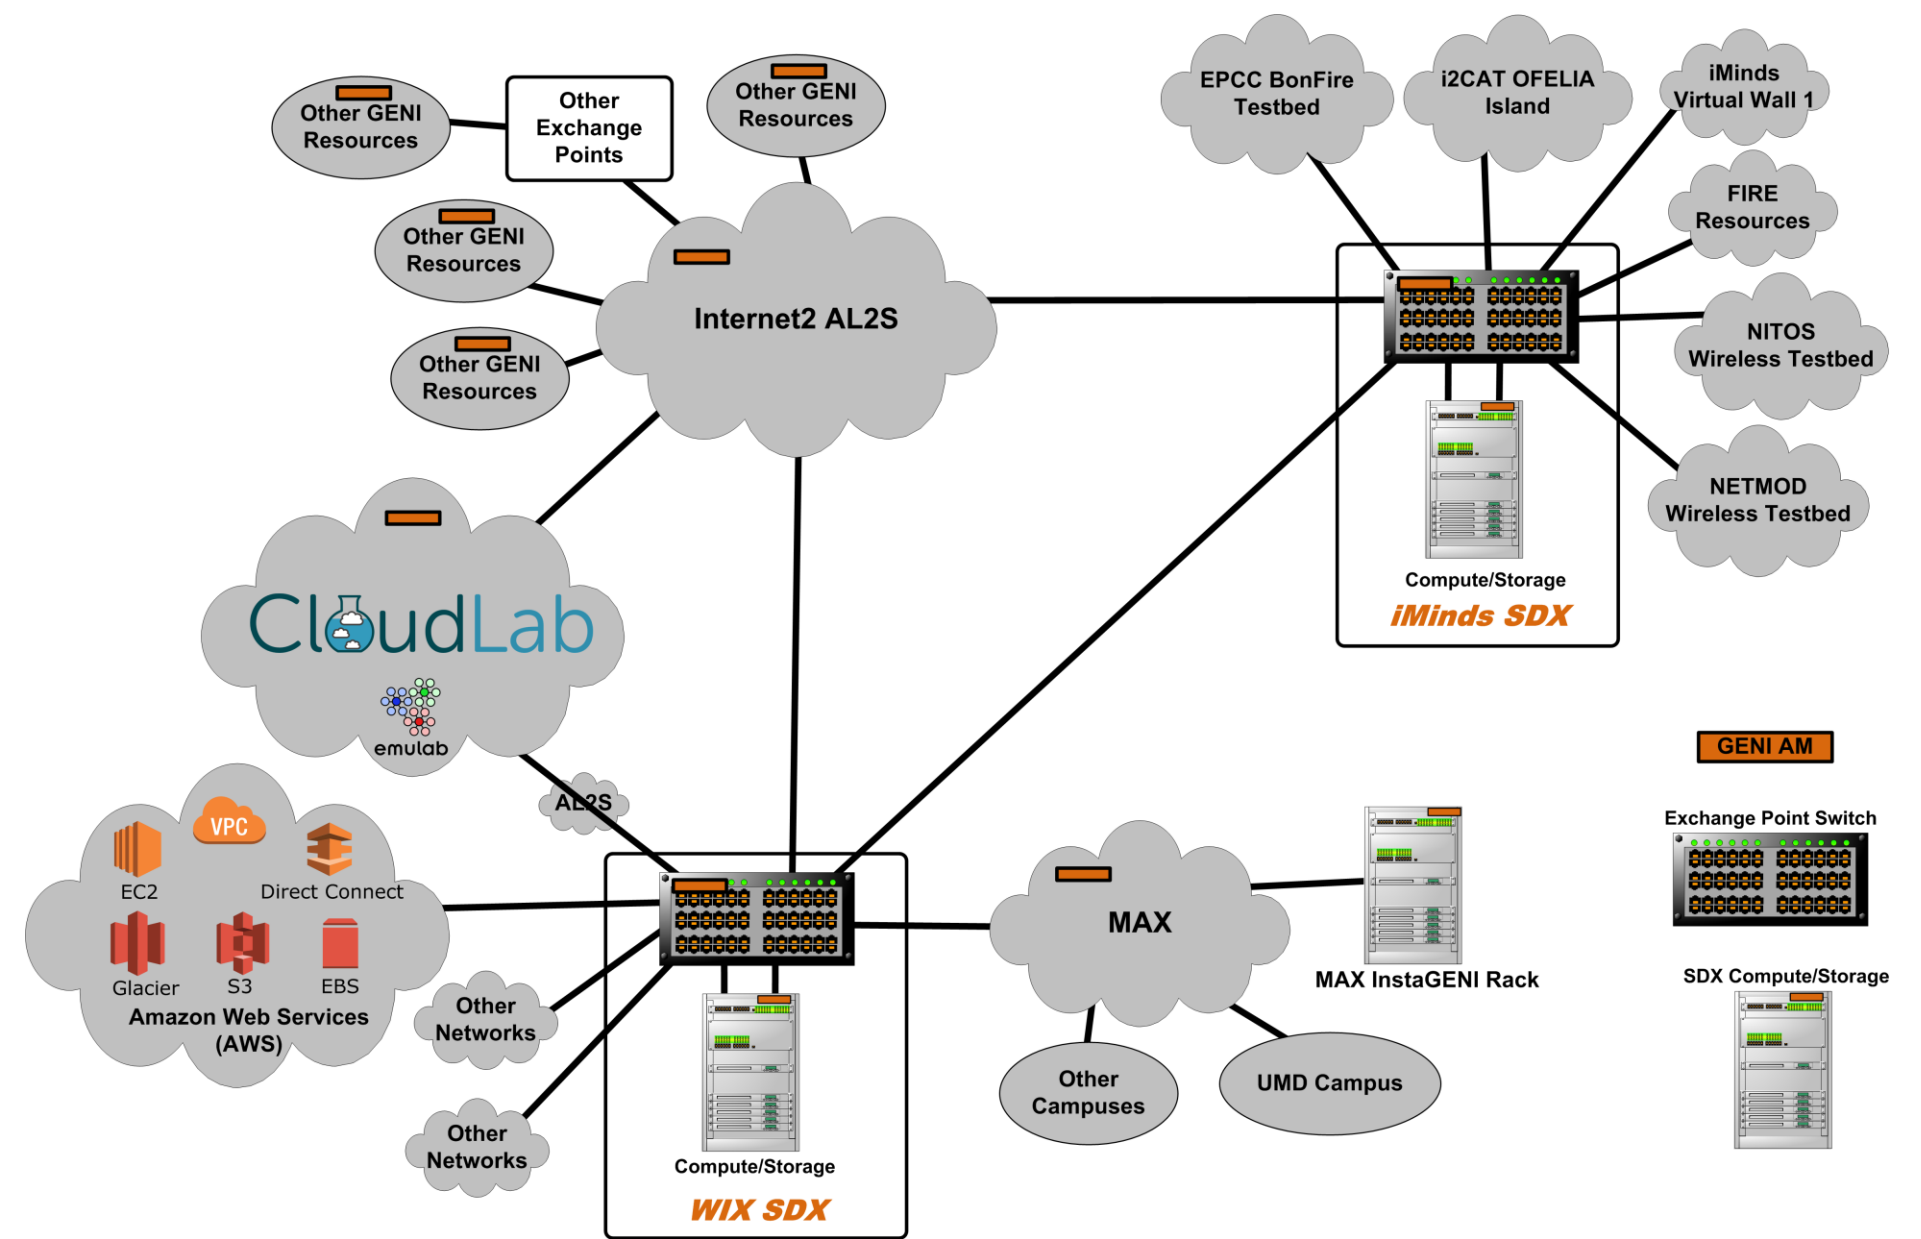

International Software Defined Exchange

SDX – Network, Host, and Storage Resources

- SDN Exchange Point Switch
- GENI Rack: Exchange Point host, storage resources

SDX Deployed Topology

Live traffic view

24 hour day-night

Single testbed

Full scale setup