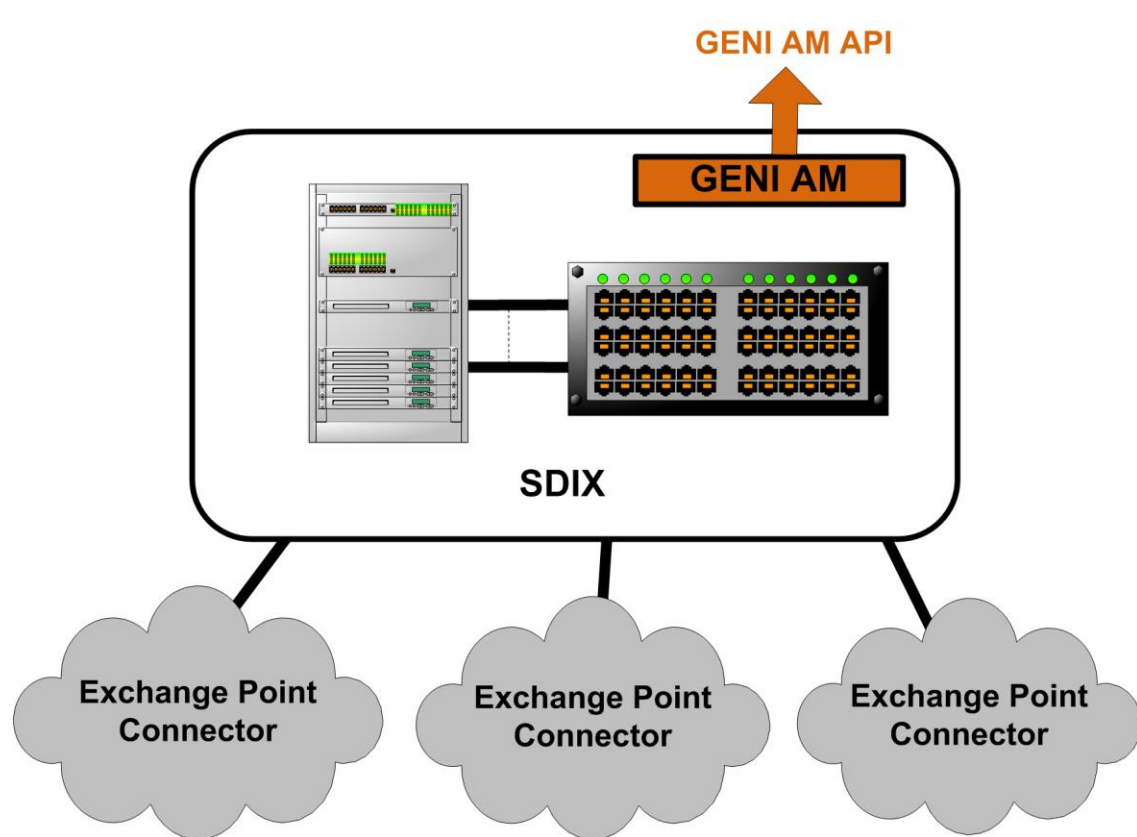

International Software Defined Exchange

SDX – Network, Host, and Storage Resources

- SDN Exchange Point Switch
- GENI Rack: Exchange Point host, storage resources

SDX Deployed Topology

Live traffic view

24 hour day-night

Single testbed

Full scale setup