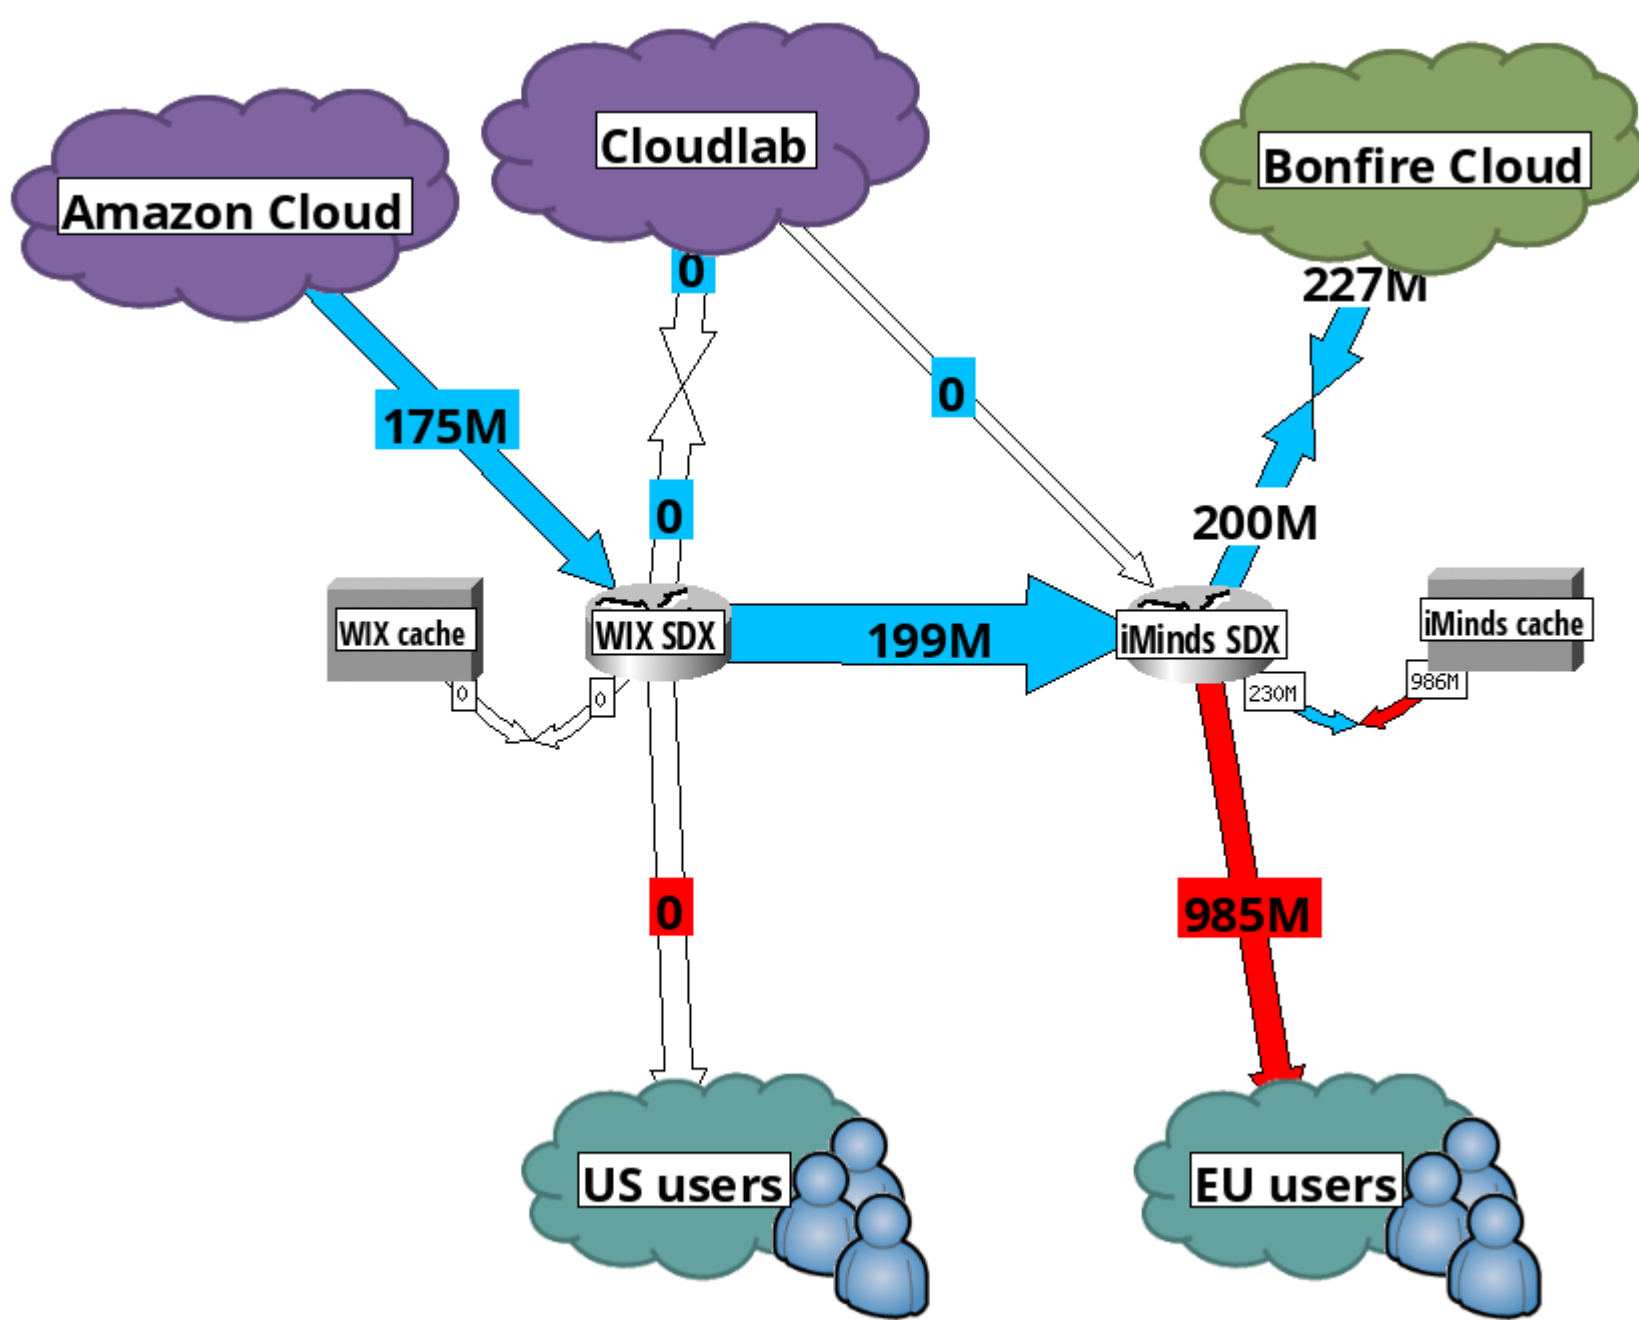

International Software Defined Exchange

SDX – Network, Host, and Storage Resources

- SDN Exchange Point Switch
- GENI Rack: Exchange Point host, storage resources

SDX Deployed Topology

Live traffic view

24 hour day-night

Single testbed

Full scale setup