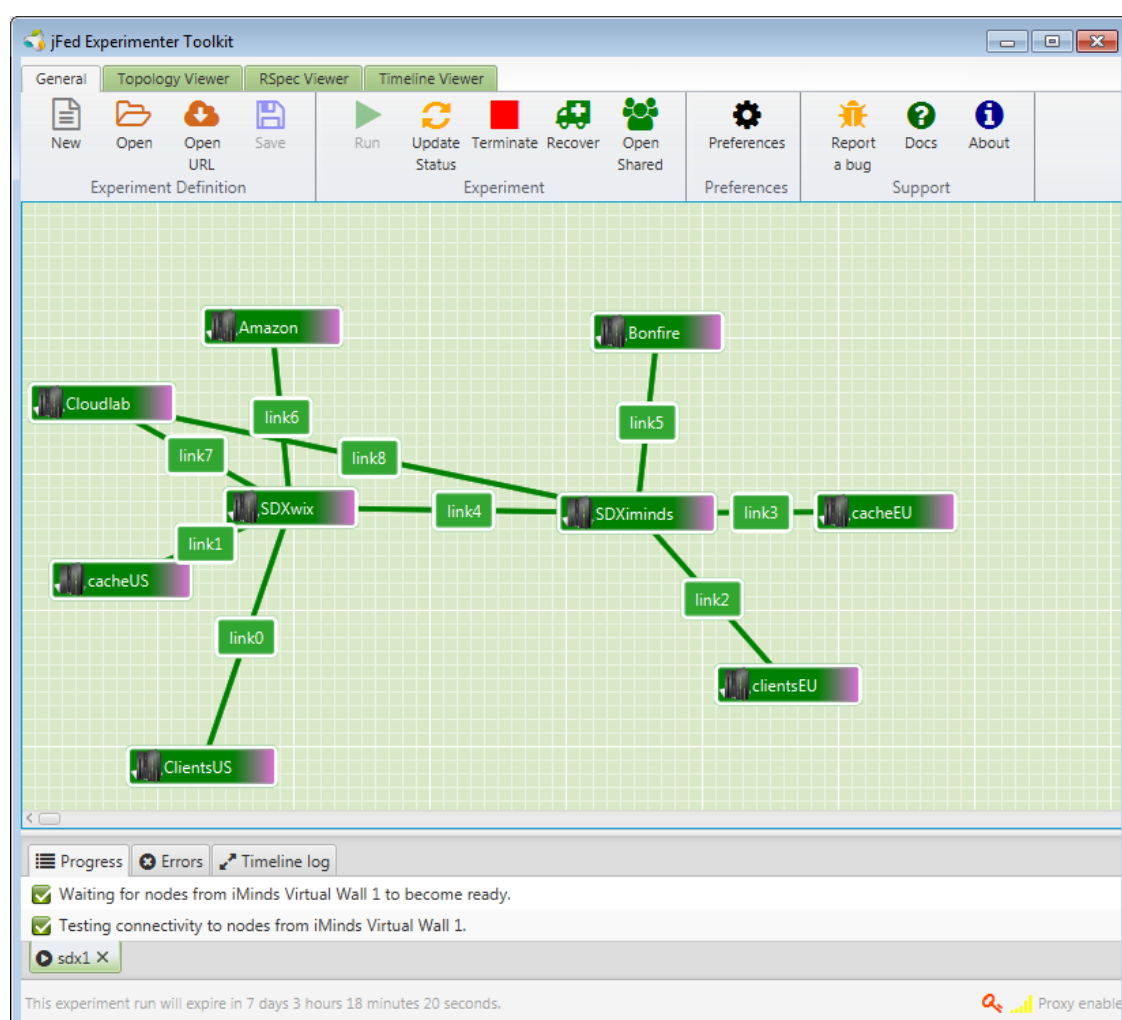

International Software Defined Exchange

SDX – Network, Host, and Storage Resources

- SDN Exchange Point Switch
- GENI Rack: Exchange Point host, storage resources

SDX Deployed Topology

Live traffic view

24 hour day-night

Single testbed

Full scale setup