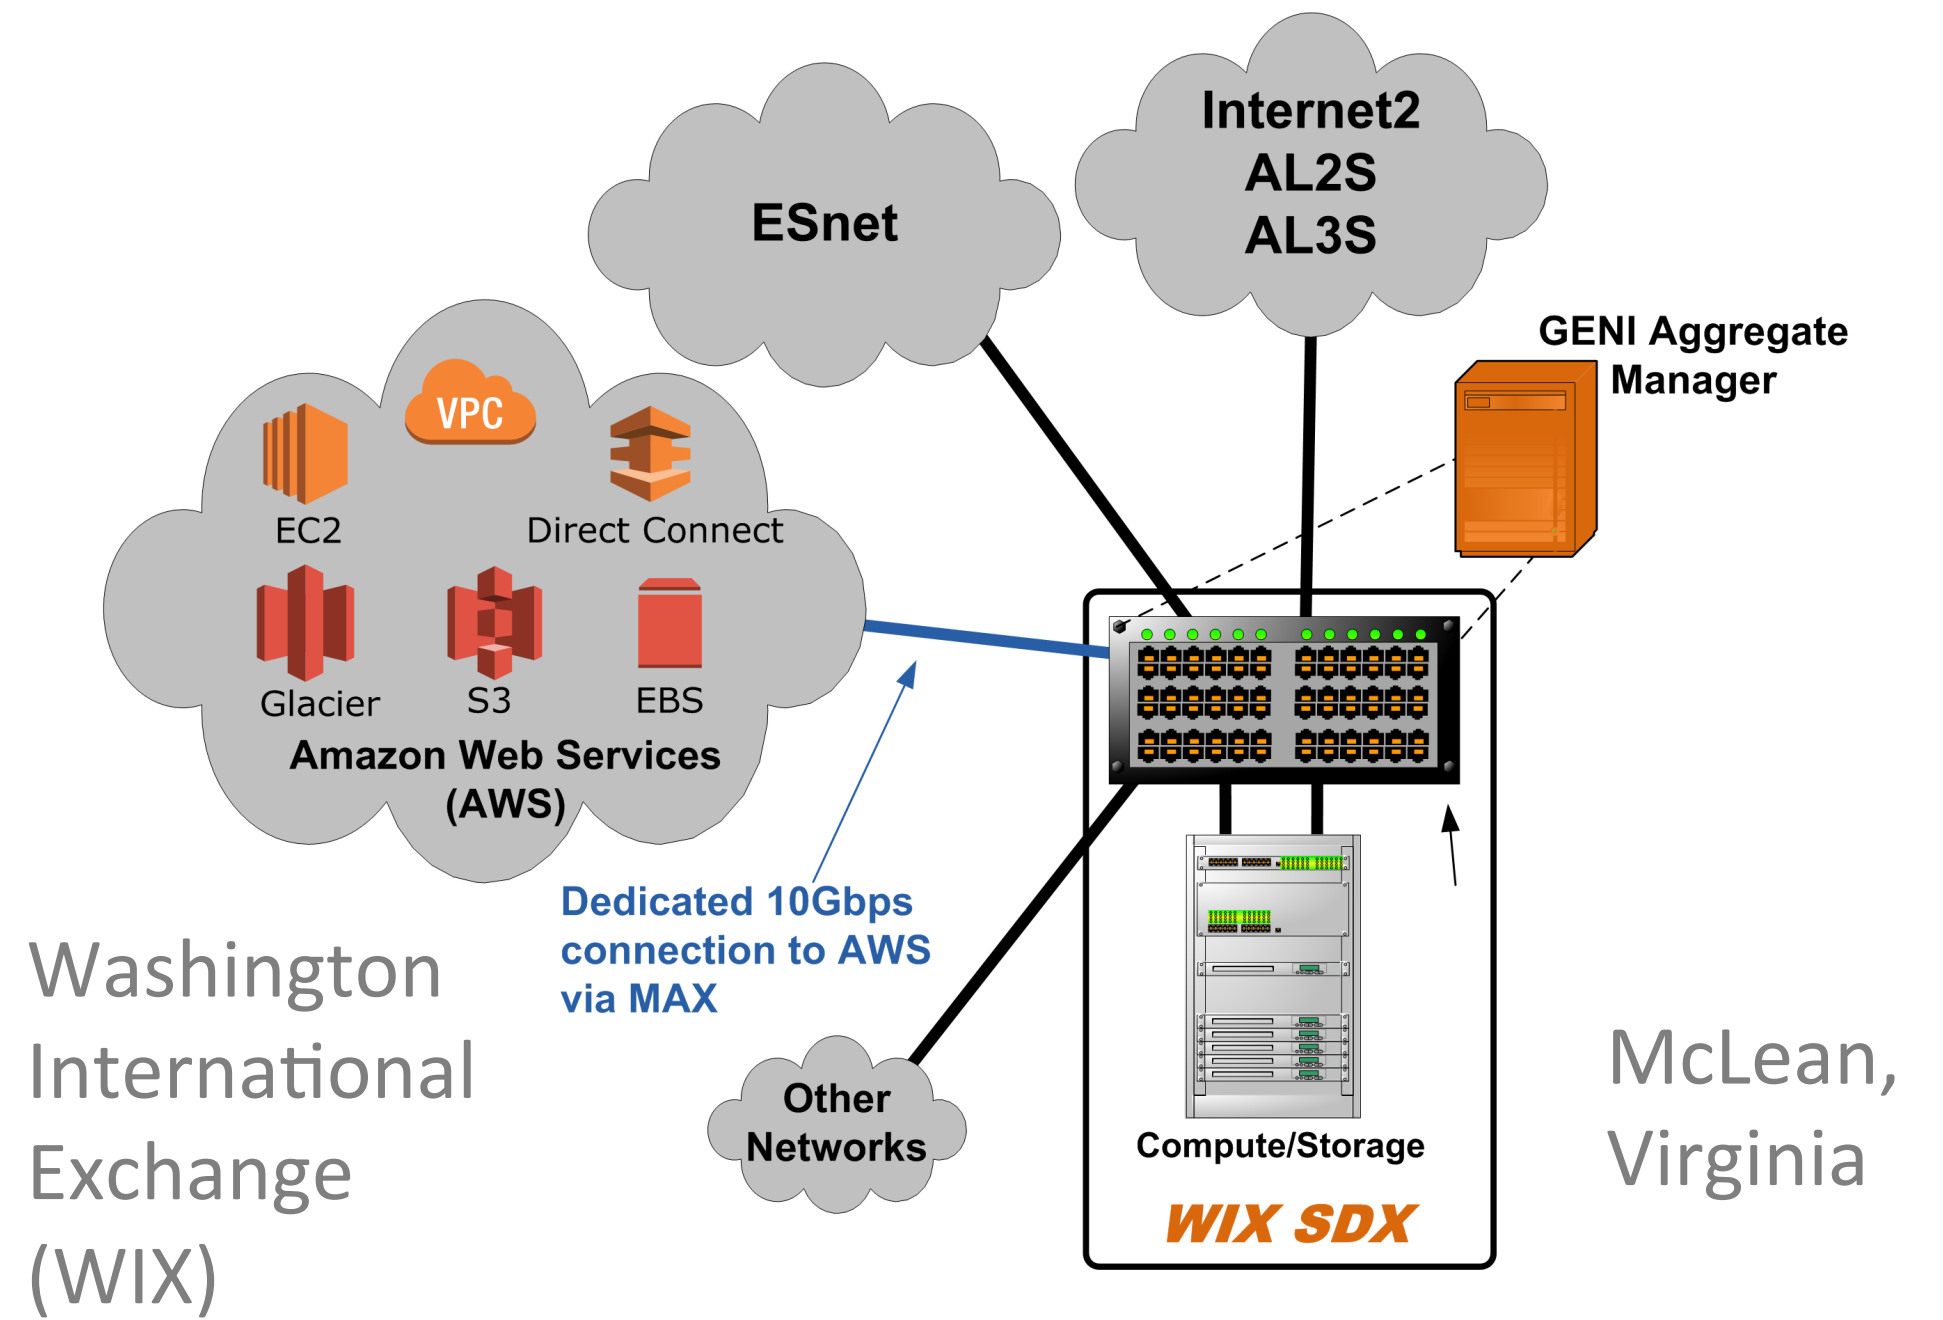

International Software Defined Exchange

SDX – Network, Host, and Storage Resources

- SDN Exchange Point Switch
- GENI Rack: Exchange Point host, storage resources

WIX Prototype SDX

- **Network service exchange based on VLANs or any other flowspace**
- **Automates current Exchange Point manual operations**
- **Adds options for new exchange point services using host/storage**
- **Enables a market place to develop where third parties can bring their “services” to the GENI enabled SDX. MAX provided AWS Direct Connect service at WIX is an example**

- **SDX will be critical components of the future Internet infrastructure**

- **GENI Software Suite, with a few modifications, can be used to power SDX**

- **Prototype SDX now running at WIX and iMinds**

- **GENI users can create topologies and stitch to AWS resources at WIX**

- **Distributed SDX infrastructure can be used for “per-flow” value added processing, or to build specialized service topologies**

SDX Deployed Topology