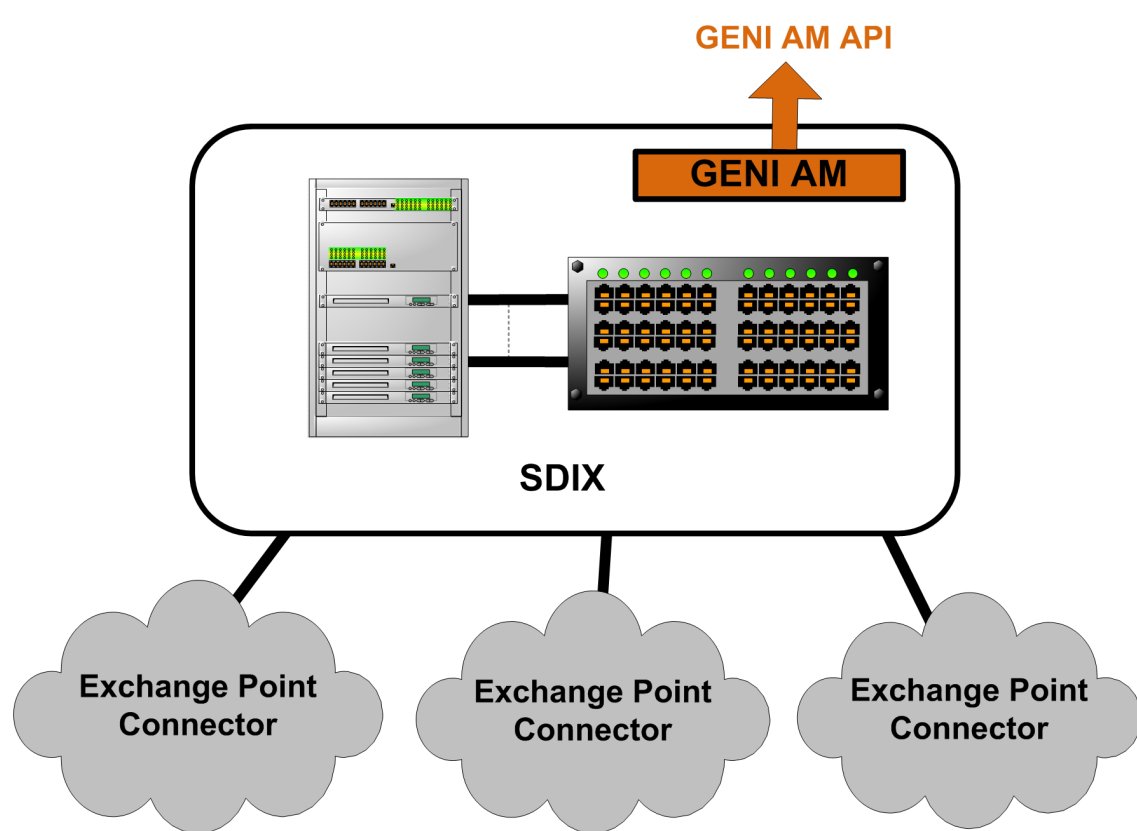

International Software Defined Exchange

SDX – Network, Host, and Storage Resources

- SDN Exchange Point Switch
- GENI Rack: Exchange Point host, storage resources

WIX Prototype SDX

- **Network service exchange based on VLANs or any other flowspace**
- **Automates current Exchange Point manual operations**
- **Adds options for new exchange point services using host/storage**
- **Enables a market place to develop where third parties can bring their “services” to the GENI enabled SDX. MAX provided AWS Direct Connect service at WIX is an example**

- **SDX will be critical components of the future Internet infrastructure**

- **GENI Software Suite, with a few modifications, can be used to power SDX**

- **Prototype SDX now running at WIX and iMinds**

- **GENI users can create topologies and stitch to AWS resources at WIX**

- **Distributed SDX infrastructure can be used for “per-flow” value added processing, or to build specialized service topologies**

SDX Deployed Topology