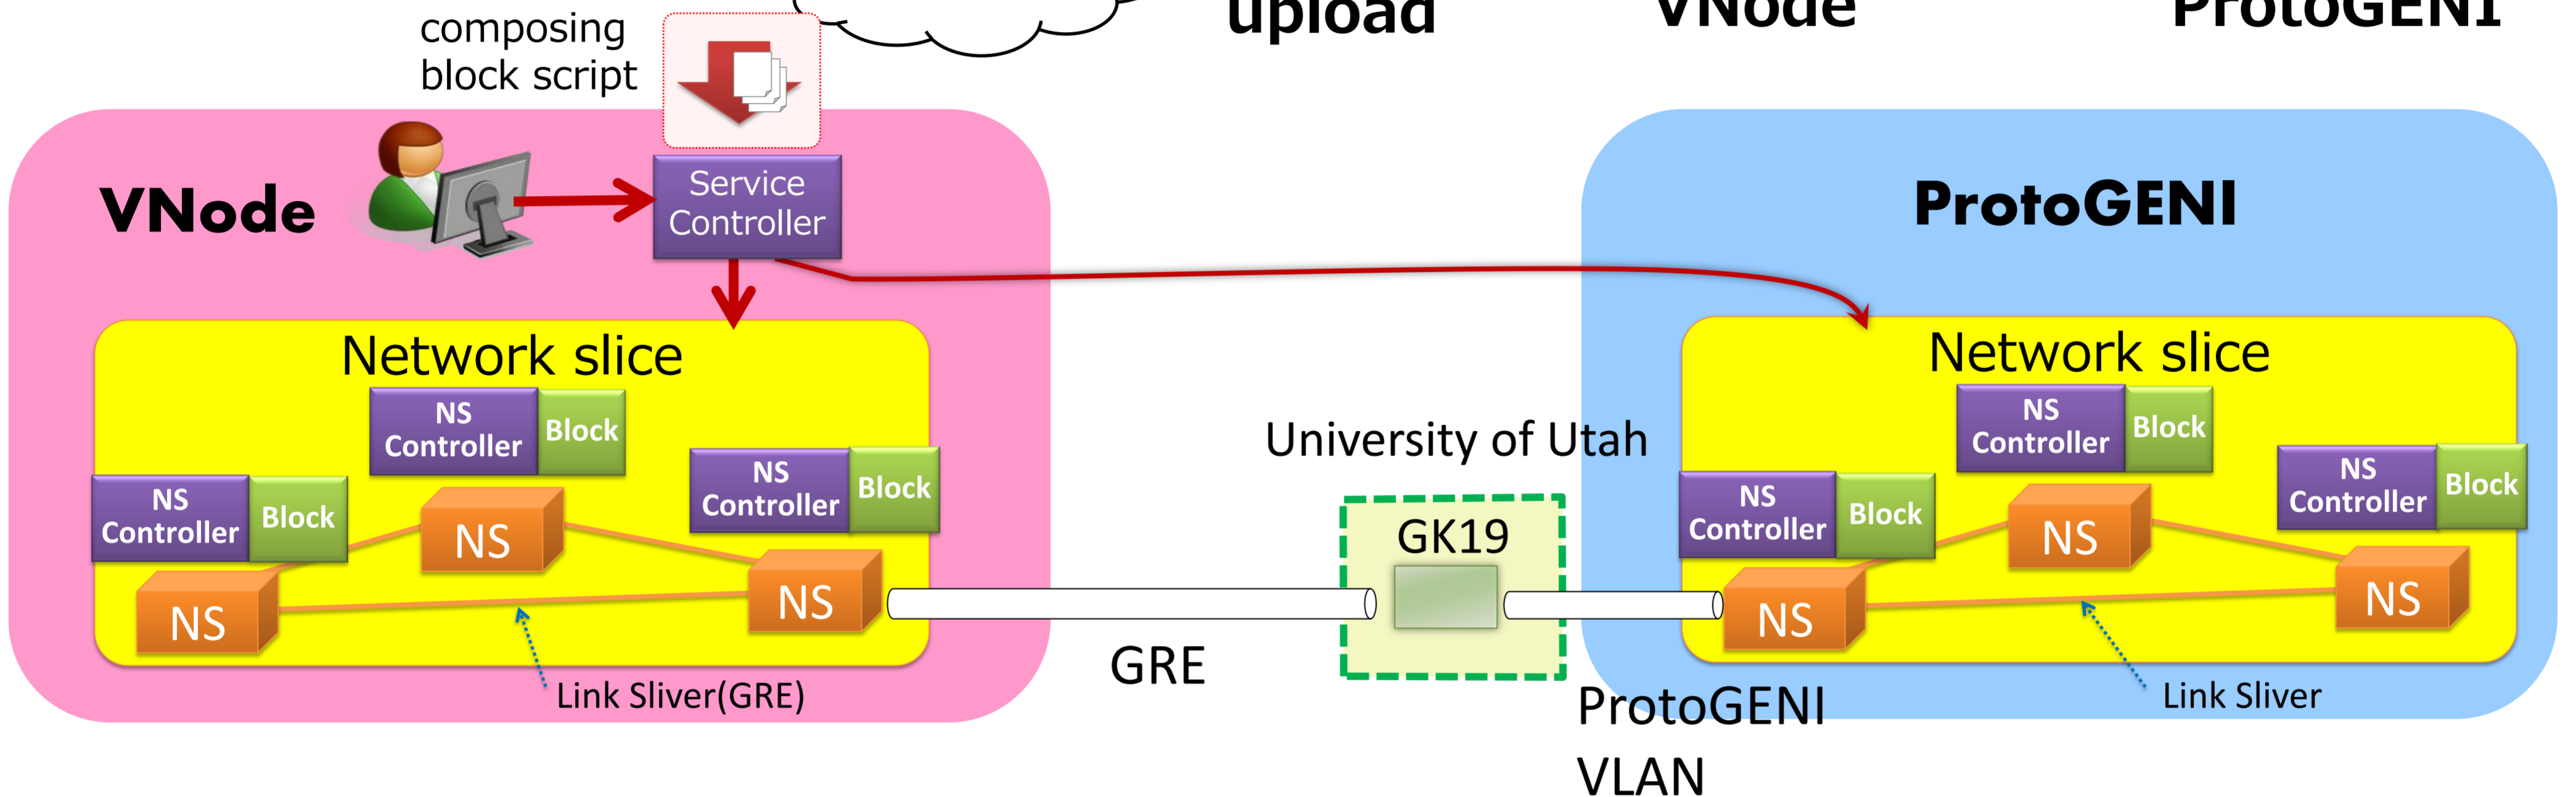

Service Designing, Deployment and Re-organization

Network service created with the WEB based design tool by graphically combining service components like toy blocks and deployed as well as re-organized across the federated slice with the service deployment tool.

Demo1: Designing and Deployment

WEB based network service design tool

Federated Slice over VNode/ProtoGENI

Demo2: Designing and Deployment

Initial component assignment plan A

Automatic generation of task flow for system change from differences between initial and final system designs

Final component assignment plan B