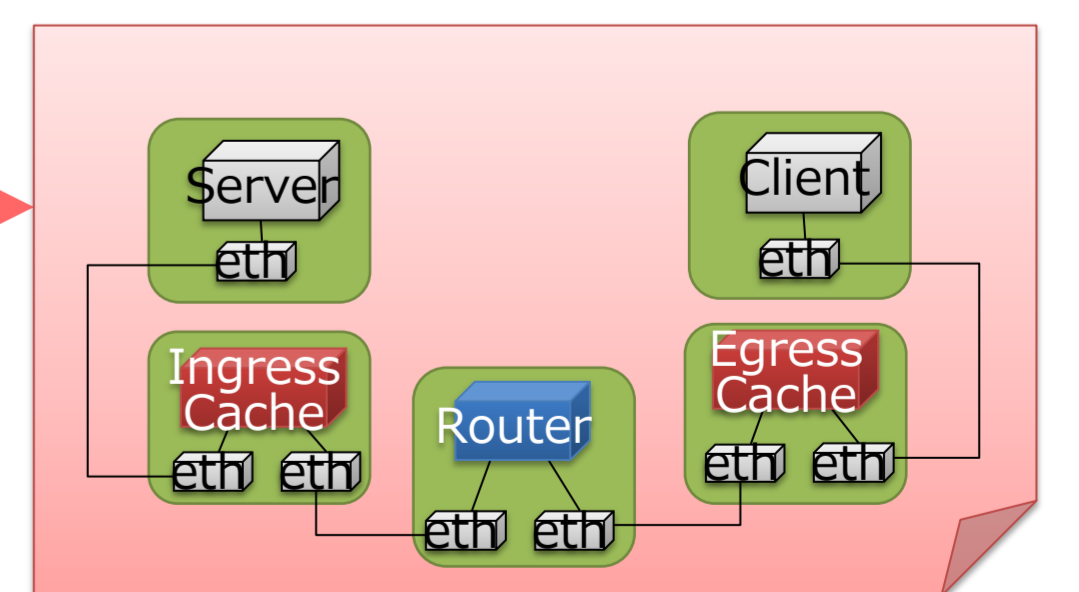

Service Designing, Deployment and Re-organization

Network service created with the WEB based design tool by graphically combining service components like toy blocks and deployed as well as re-organized across the federated slice with the service deployment tool.

Demo1: Designing and Deployment

WEB based network service design tool

Federated Slice over VNode/ProtoGENI

Demo2: Designing and Deployment

Initial component assignment plan A

Automatic generation of task flow for system change from differences between initial and final system designs

Final component assignment plan B