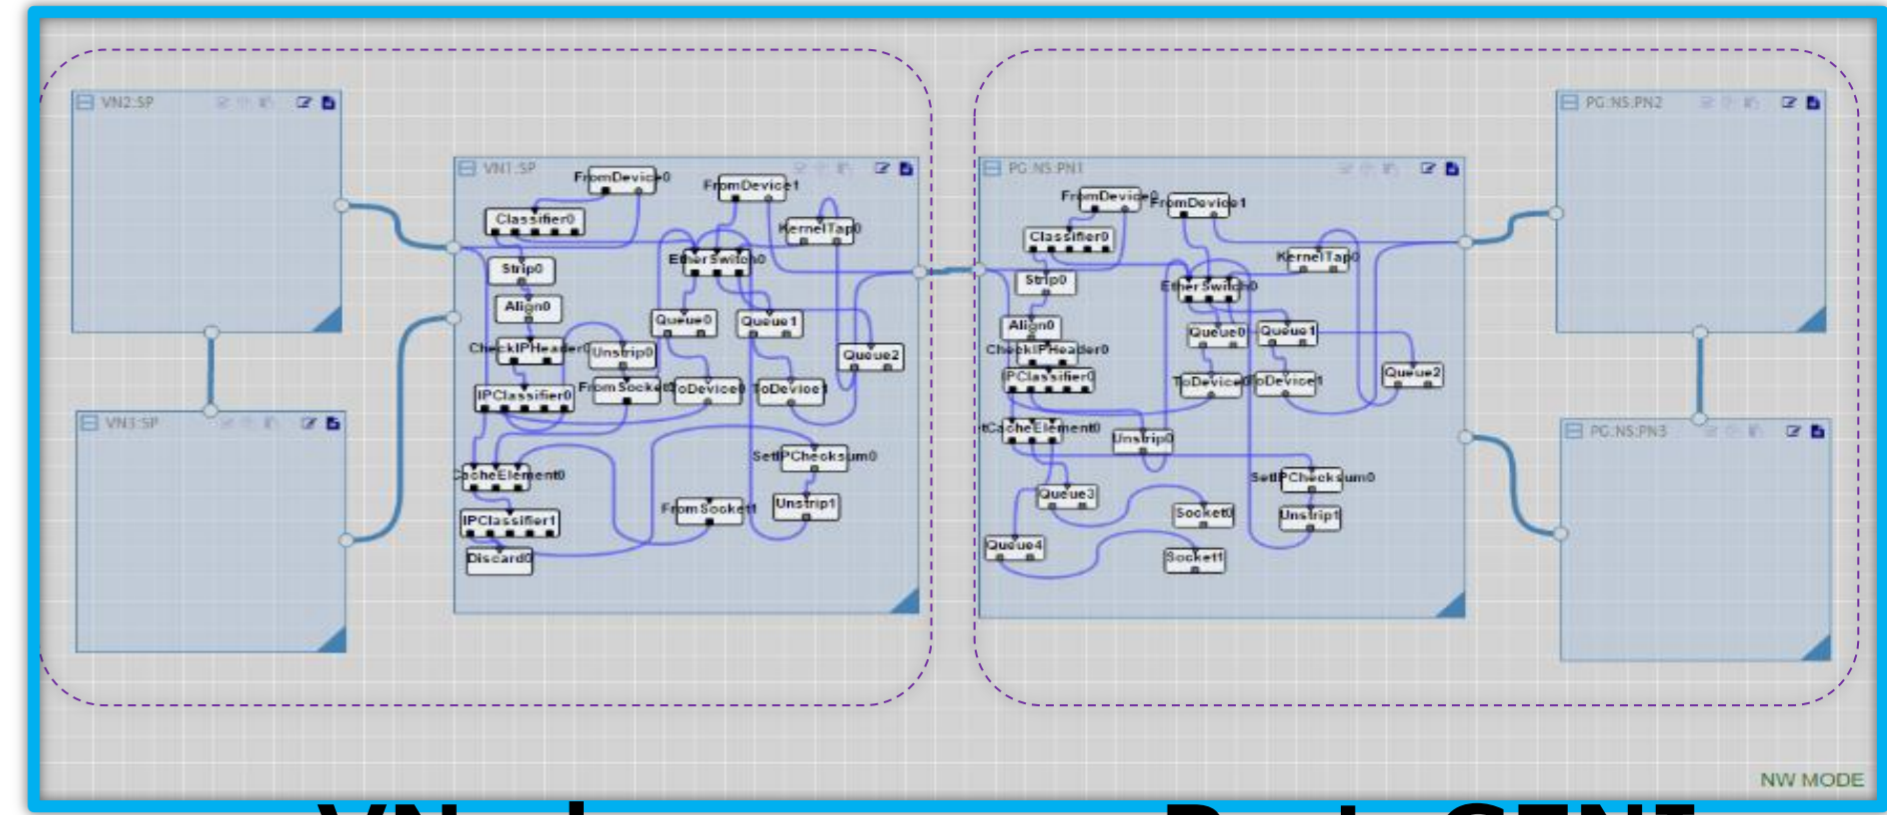

Service Designing, Deployment and Re-organization

Network service created with the WEB based design tool by graphically combining service components like toy blocks and deployed as well as re-organized across the federated slice with the service deployment tool.

Demo1: Designing and Deployment

WEB based network service design tool

Federated Slice over VNode/ProtoGENI

Demo2: Designing and Deployment

Initial component assignment plan A

Automatic generation of task flow for system change from differences between initial and final system designs

Final component assignment plan B