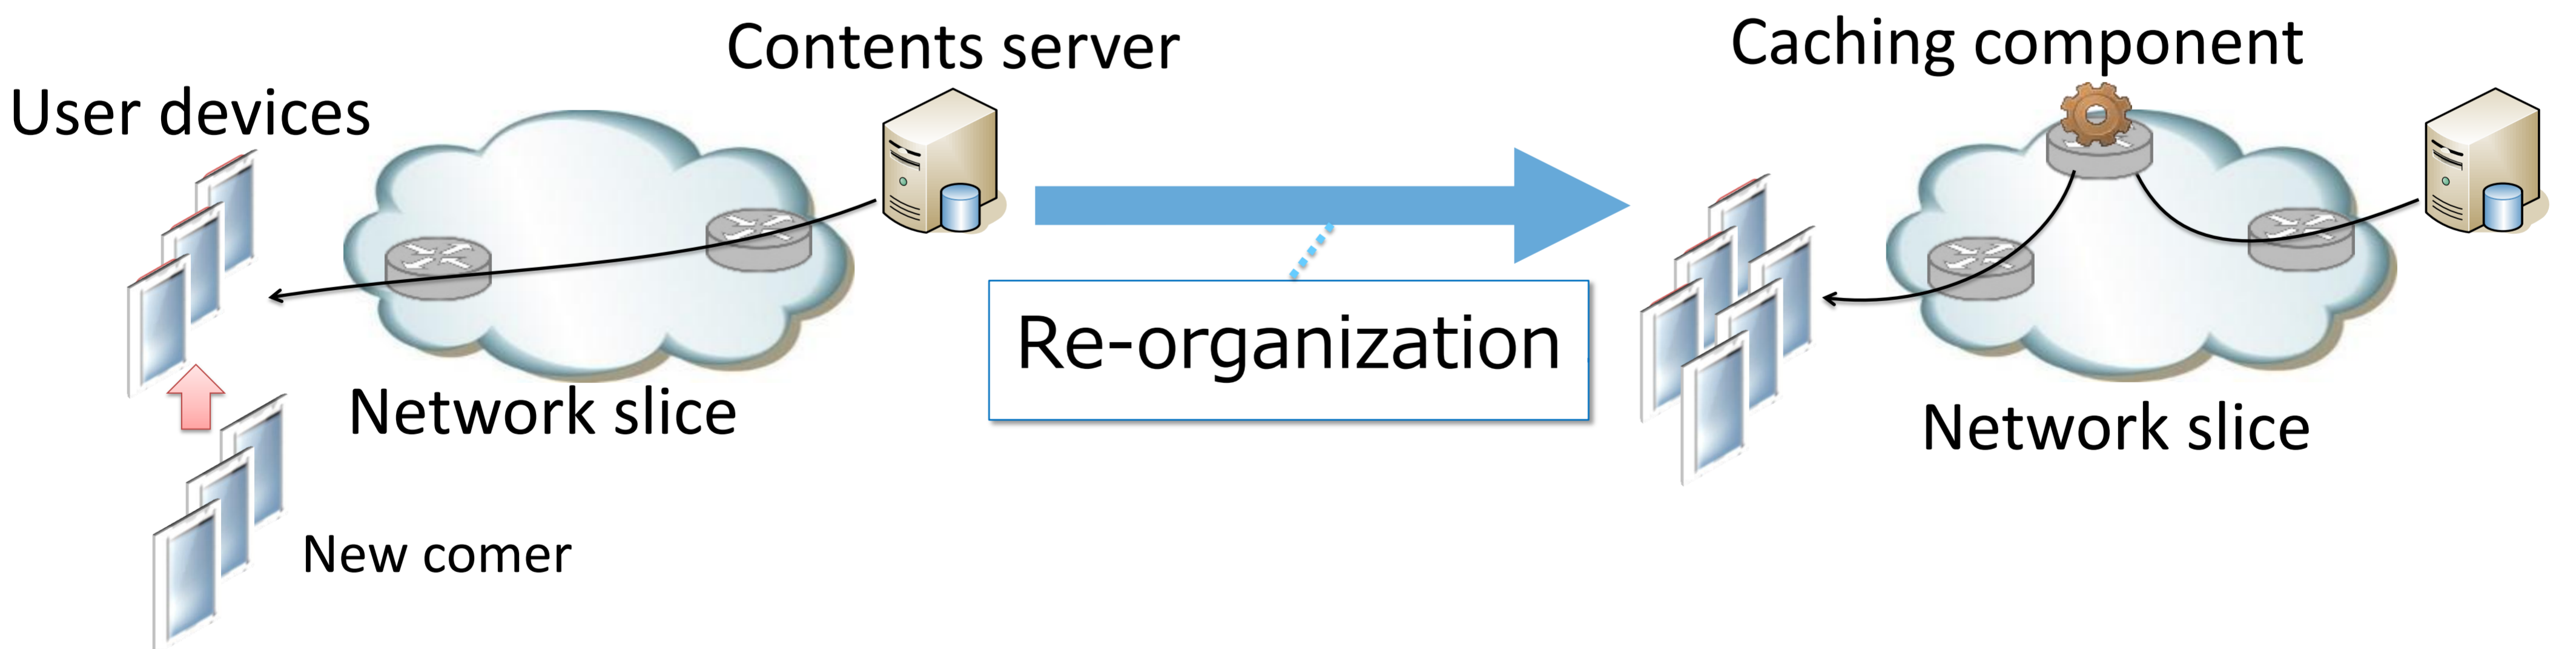

Service Designing, Deployment and Re-organization

Network service created with the WEB based design tool by graphically combining service components like toy blocks and deployed as well as re-organized across the federated slice with the service deployment tool.

Demo1: Designing and Deployment

WEB based network service design tool

Federated Slice over VNode/ProtoGENI

Demo2: Designing and Deployment

Initial component assignment plan A

Automatic generation of task flow for system change from differences between initial and final system designs