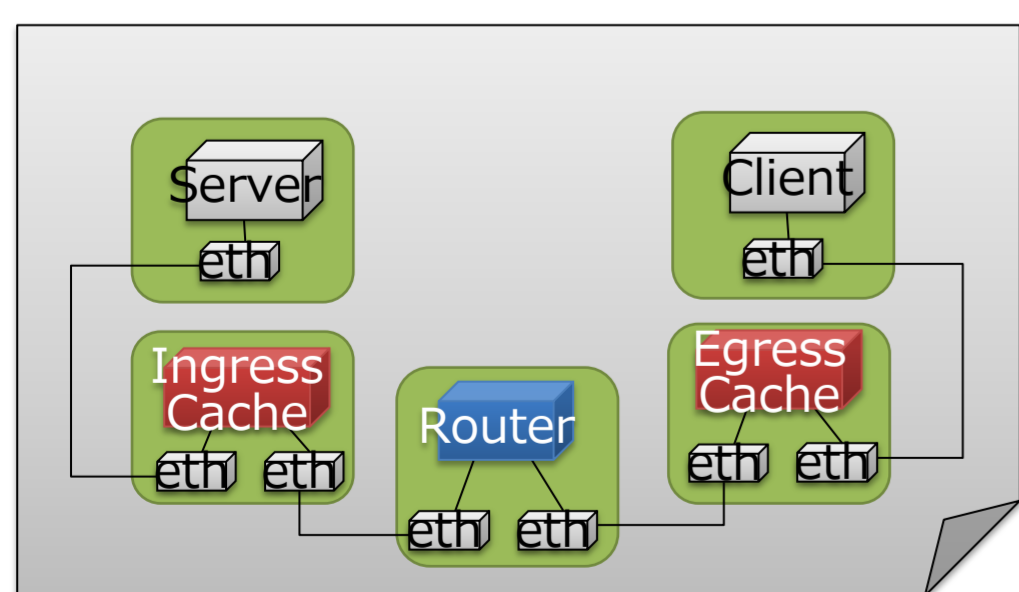

Service Designing, Deployment and Re-organization

Network service created with the WEB based design tool by graphically combining service components like toy blocks and deployed as well as re-organized across the federated slice with the service deployment tool.

Demo1: Designing and Deployment

WEB based network service design tool

Federated Slice over VNode/ProtoGENI

Demo2: Designing and Deployment

Initial component assignment plan A

Automatic generation of task flow for system change from differences between initial and final system designs