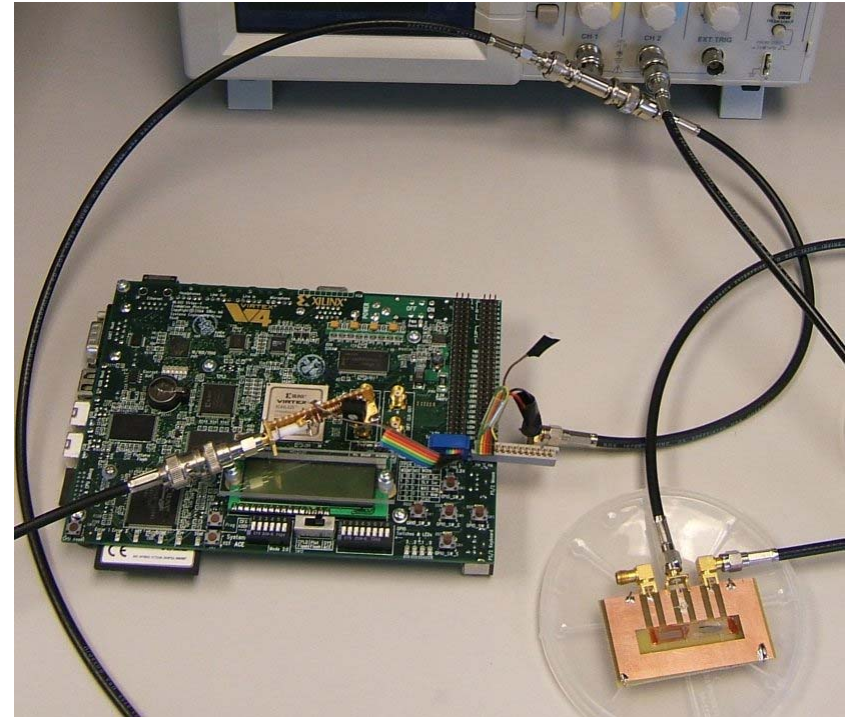

Wireless Sensor Networking: GENI Style

WISE-GENI

Ali Abedi, Assistant Professor

Director, WiSe-Net Lab

Electrical and Computer Engineering Department

Wireless Hybrid Architecture with Two Tiers (WHATT)

↔ → Half duplex, short range

↔ → Full duplex, long range

Heterogeneous **Orthogonal** Wireless (**HOW**)

● Passive nodes

● Active nodes

Roadmap And Future Technologies (RAFT)

Devices fabricated at UMaine

Test with programmable radio