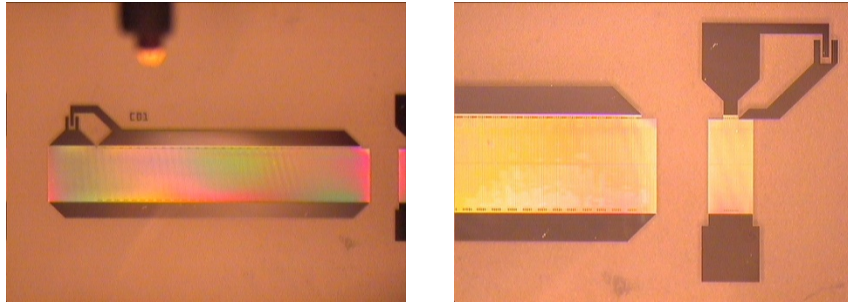

Wireless Sensor Networking: GENI Style

WISE-GENI

Ali Abedi, Assistant Professor

Director, WiSe-Net Lab

Electrical and Computer Engineering Department

Wireless Hybrid Architecture with Two Tiers (WHATT)

↔ → Half duplex, short range

↔ → Full duplex, long range

Heterogeneous **Orthogonal** Wireless (**HOW**)

● Passive nodes

● Active nodes

Roadmap And Future Technologies (RAFT)

Devices fabricated at UMaine

Test with programmable radio