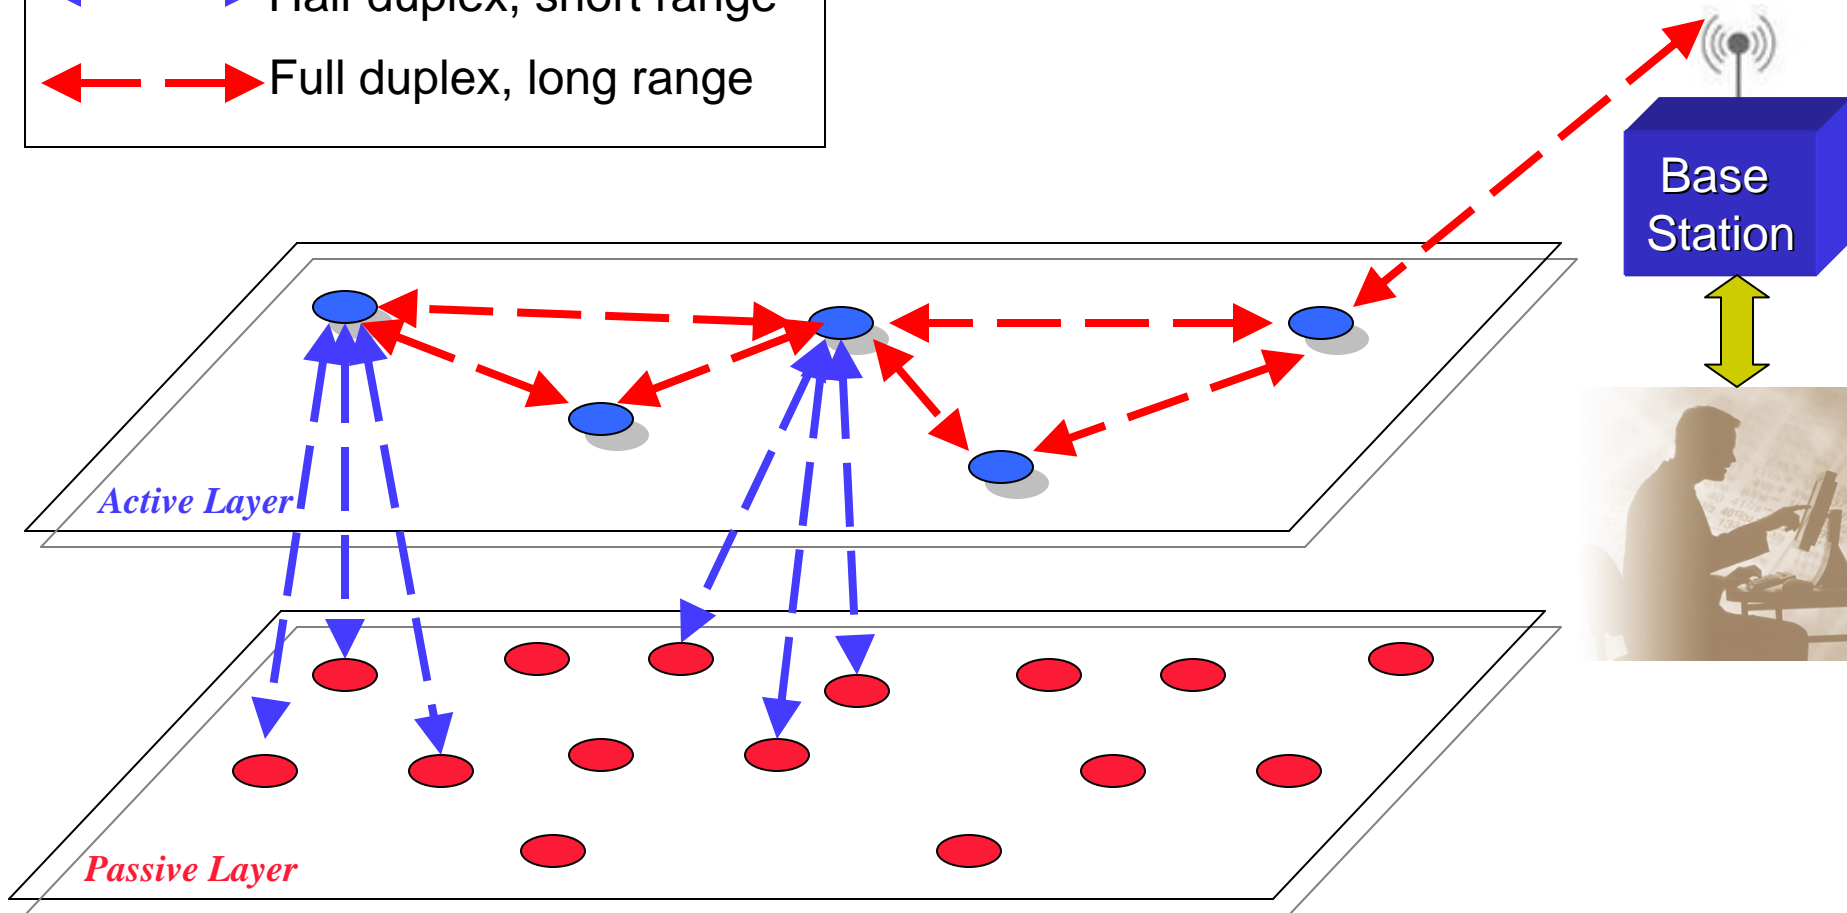

Wireless Sensor Networking: GENI Style

WISE-GENI

Ali Abedi, Assistant Professor

Director, WiSe-Net Lab

Electrical and Computer Engineering Department

Wireless Hybrid Architecture with Two Tiers (WHATT)

↔ → Half duplex, short range

↔ → Full duplex, long range

Heterogeneous **Orthogonal** Wireless (**HOW**)

● Passive nodes

● Active nodes

Roadmap And Future Technologies (RAFT)

Devices fabricated at UMaine

Test with programmable radio