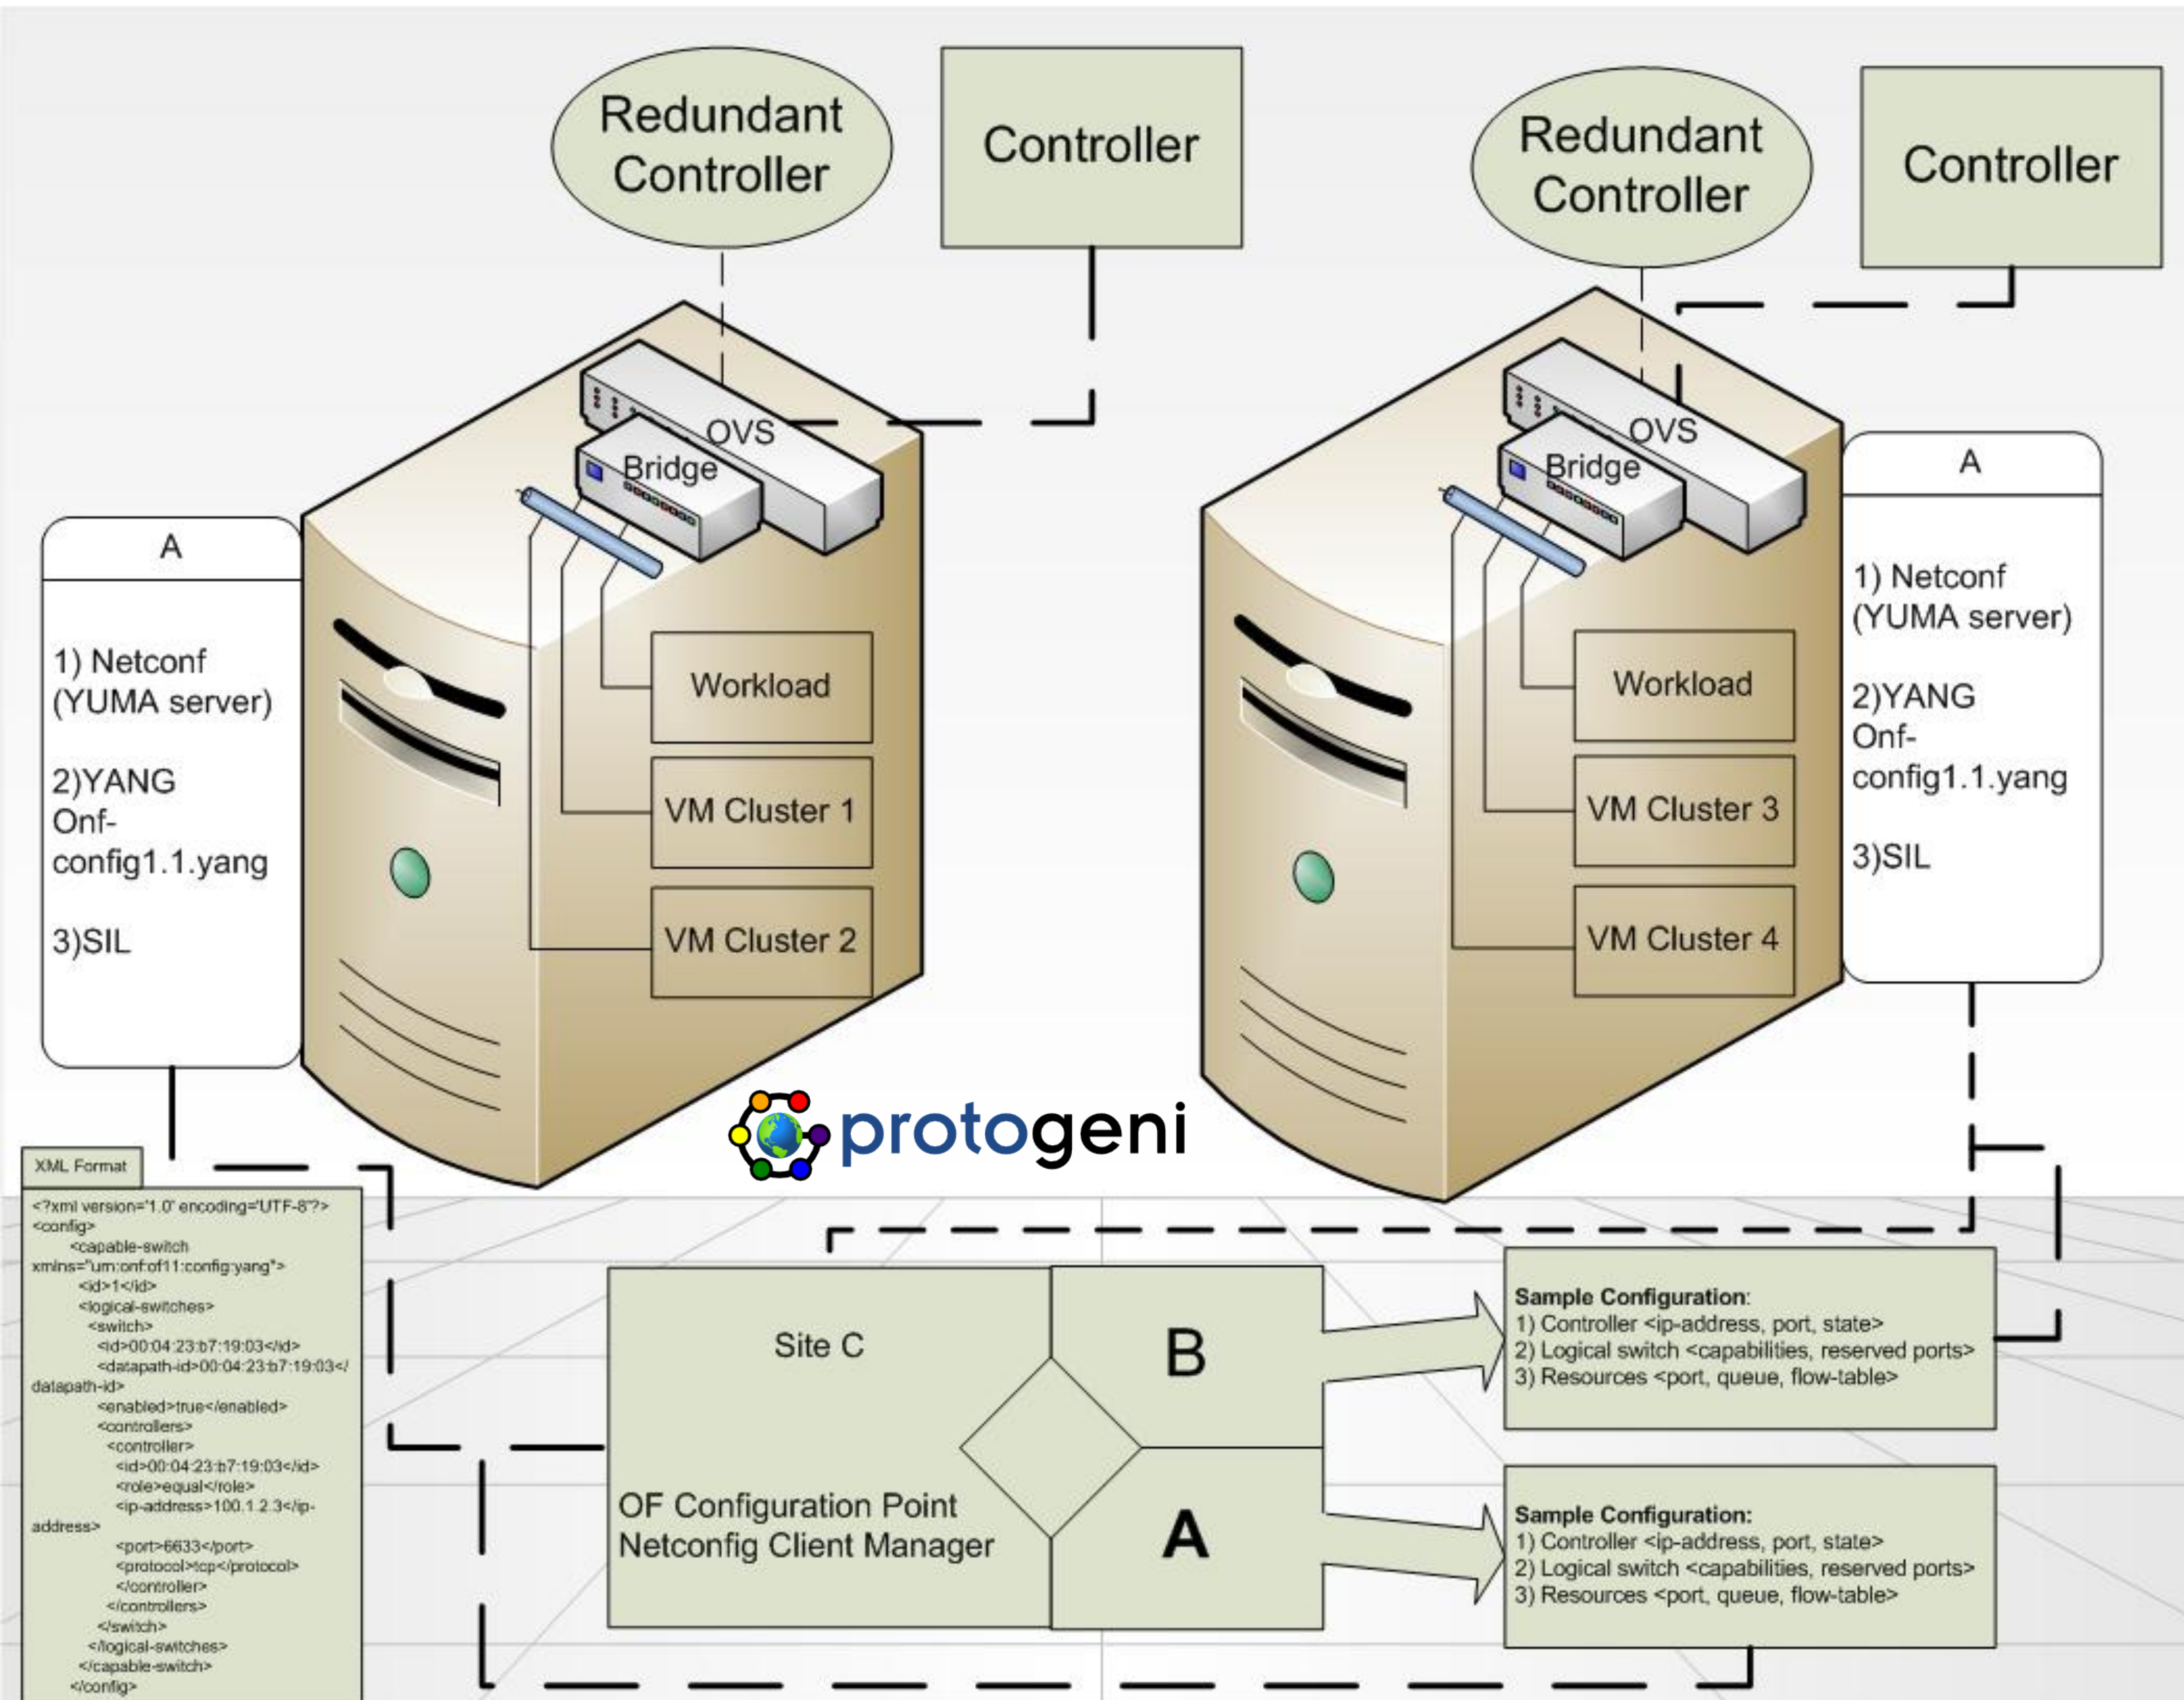

OpenFlow Configuration (OFConfig) Protocol: Implementation for the OF Management Plane

Anatoliy Malishevski, RajaRevanth Narisetty, Levent Dane, Deniz Gurkan
Stuart Bailey+, Sandhya Narayan+, and Shivaram Mysore

University of Houston
Infoblox Inc.

- Implemented on ProtoGENI
- OFConfig: Network Management for OpenFlow networks
- DEMO: Dynamic controller IP address setup through NetConf using OFConfig specification
- OFConfig Specification uses NetConf as transport
- OVS-VSCTL command and others are called to configure parameters
- GREE 2013 work in progress paper