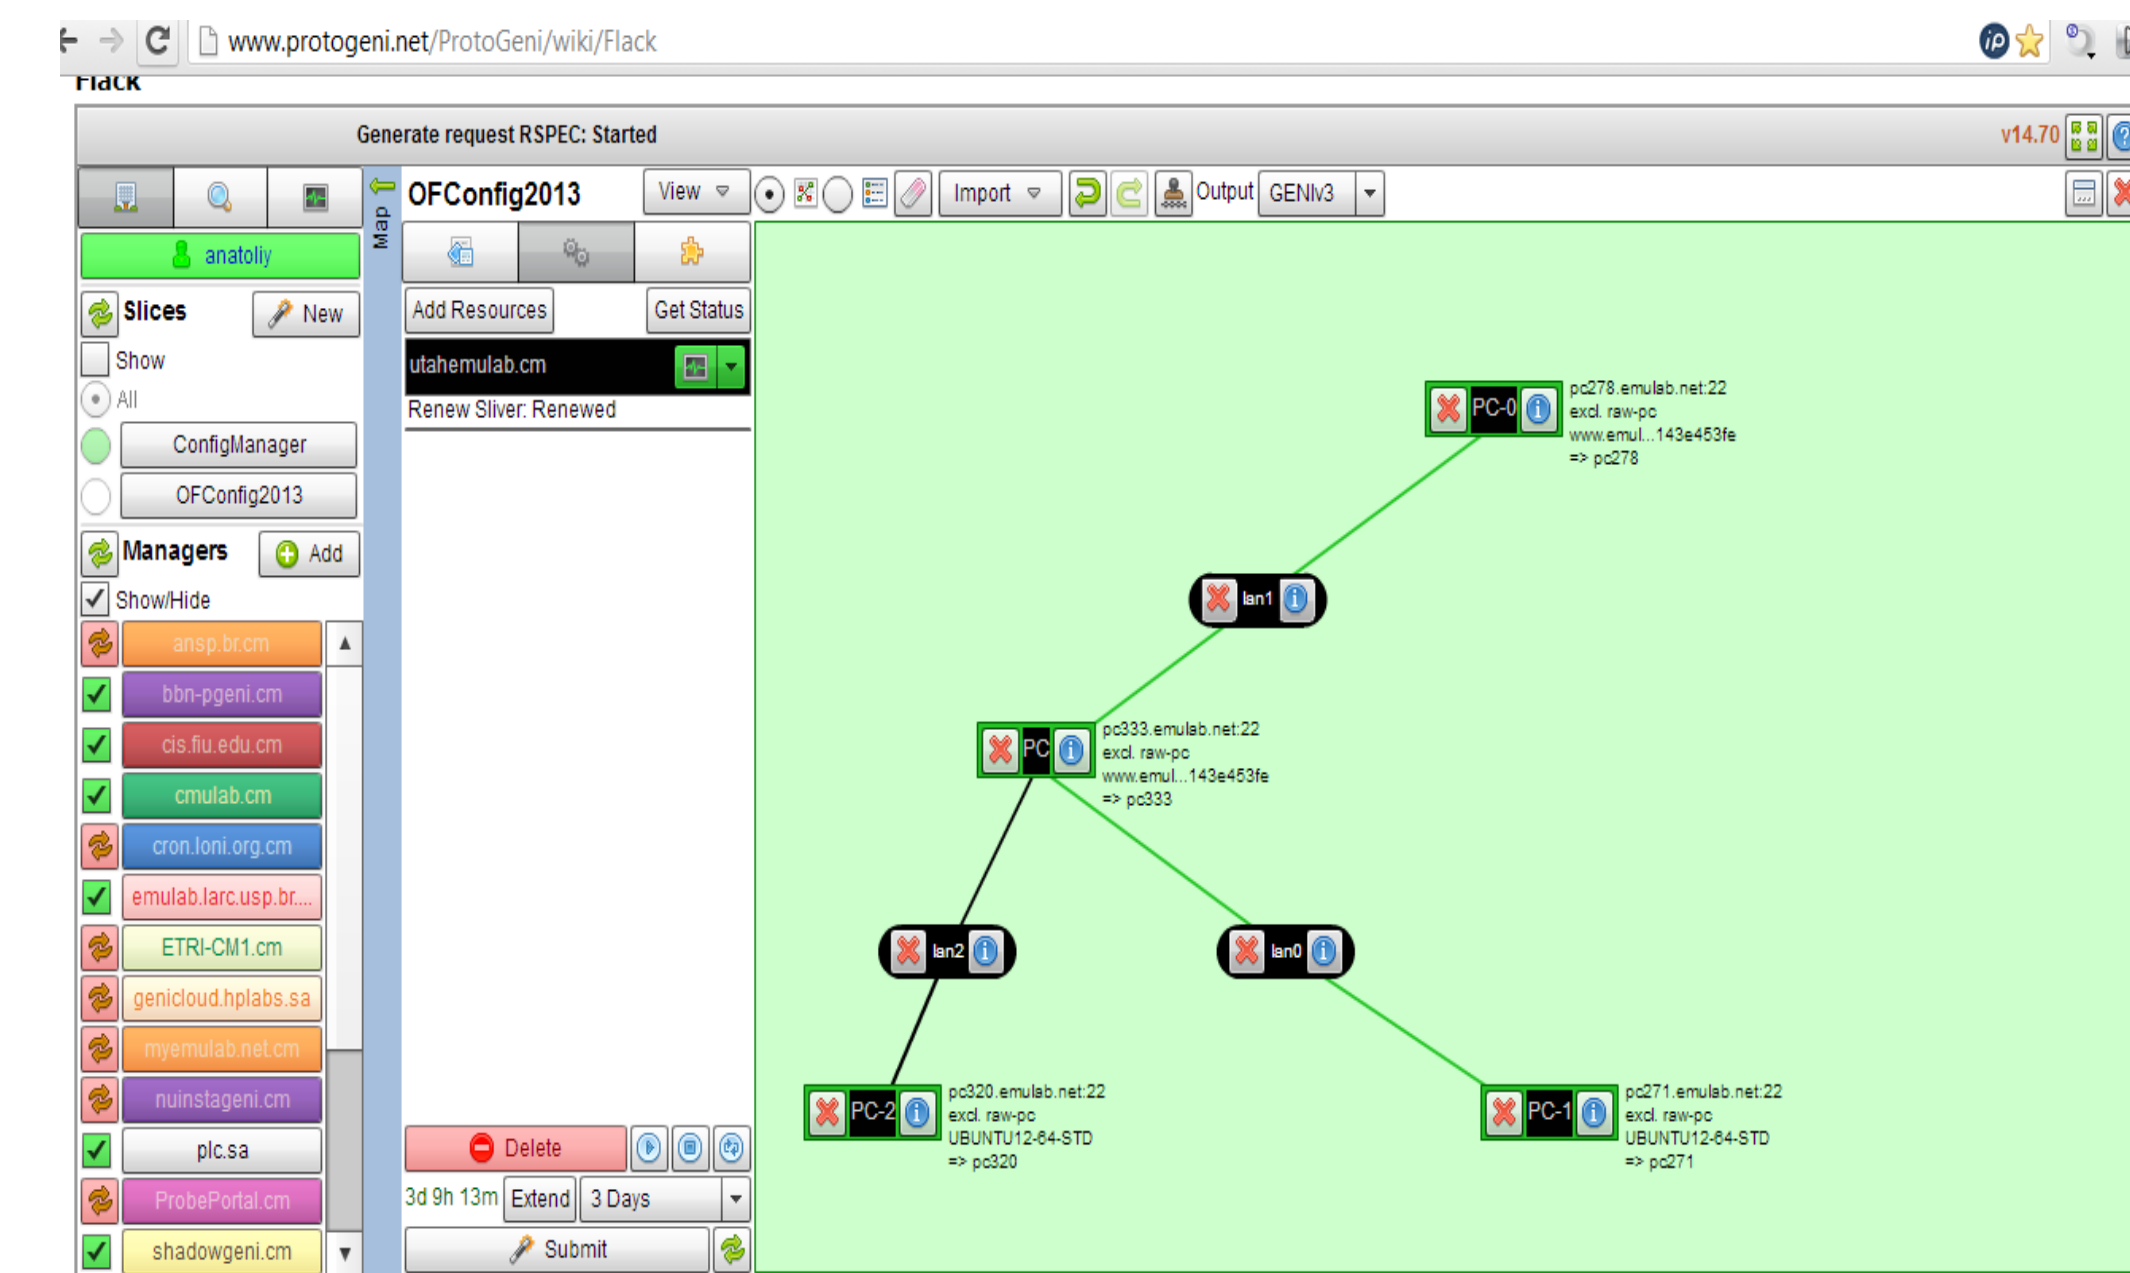

OpenFlow Configuration (OFConfig) Protocol: Implementation for the OF Management Plane

Anatoliy Malishevski, RajaRevanth Narisetty, Levent Dane, Deniz Gurkan
Stuart Bailey+, Sandhya Narayan+, and Shivaram Mysore

University of Houston
Infoblox Inc.

- Implemented on ProtoGENI
- OFConfig: Network Management for OpenFlow networks
- DEMO: Dynamic controller IP address setup through NetConf using OFConfig specification
- OFConfig Specification uses NetConf as transport
- OVS-VSCTL command and others are called to configure parameters
- GREE 2013 work in progress paper