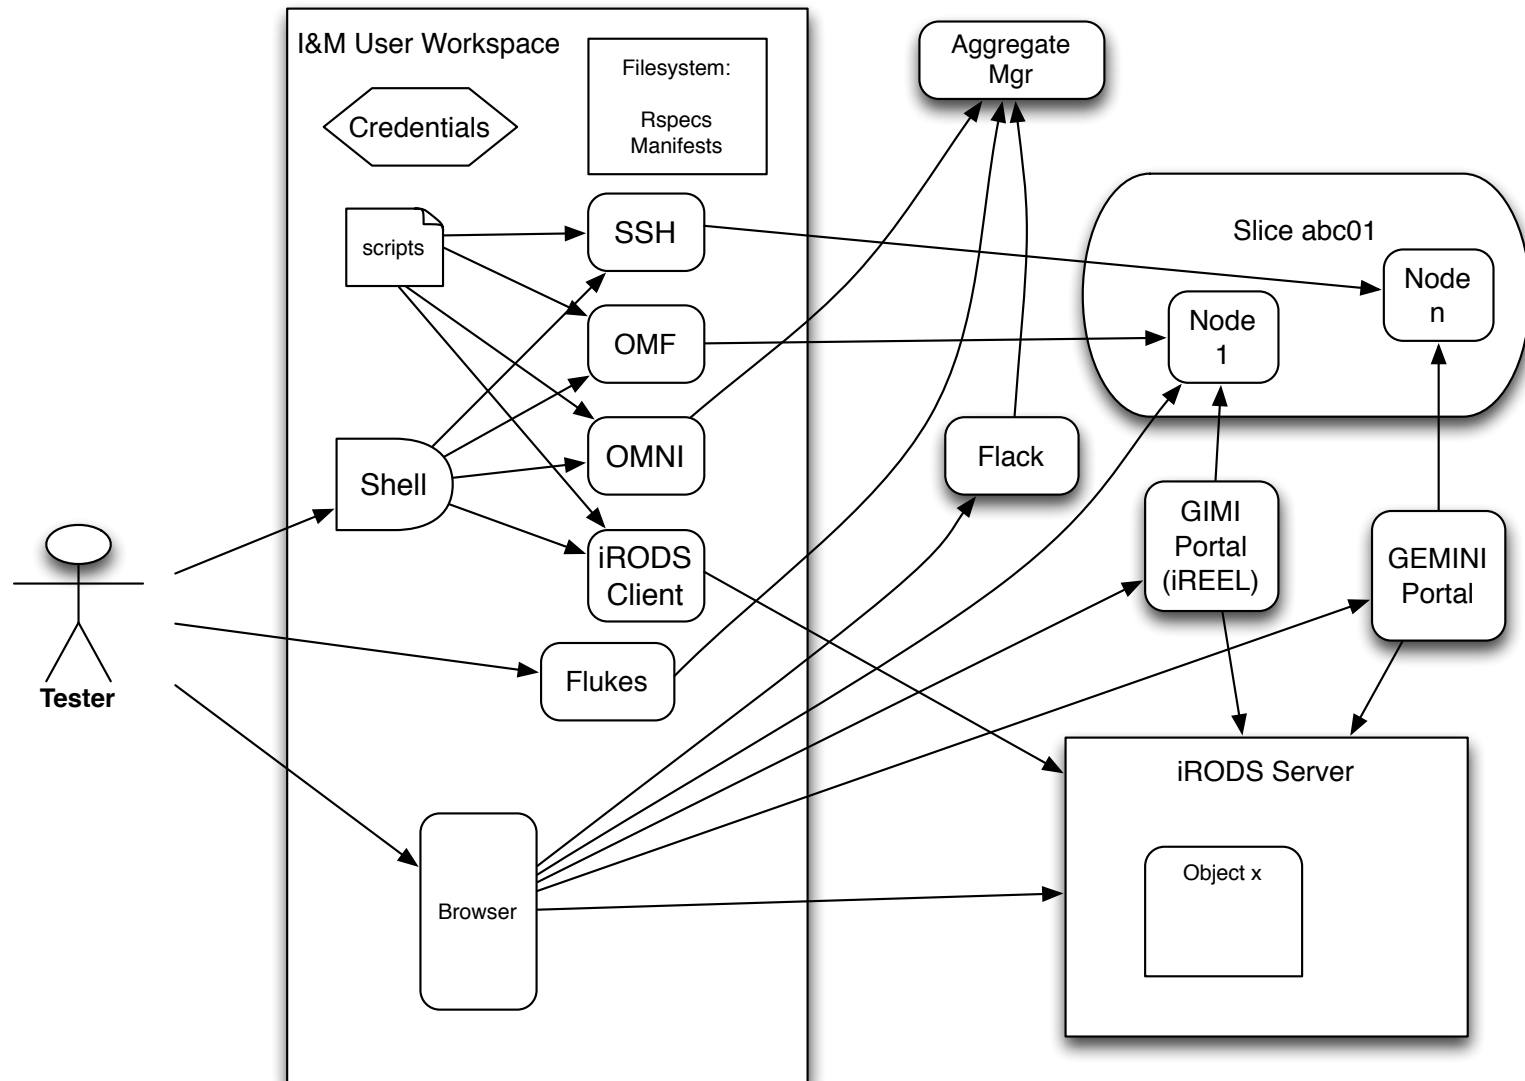

# GENI User Workspace Architecture

- **Prototyped user workspace**
  - Used to test I&M tools
  - Used in GIMI and GEMINI tutorials
  - Prototyped tool for configuring credentials
  - Gathering feedback