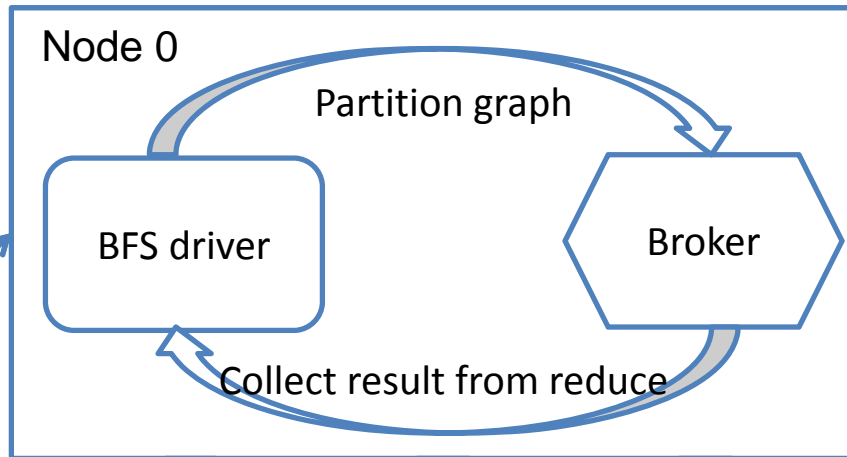

Data to
INSIGHT CENTER

Provenance Collection on GENI Experimental Networks

**PERVASIVE TECHNOLOGY
INSTITUTE**

INDIANA UNIVERSITY

GUSH and Twister on Planetlab

GUSH deploys application and monitors status. It's like a shell or window.

Head node of BFS application. Called Node 0 in PlanetLab slice

.....

Graph coloring done in nodes 1-10 of PlanetLab slice

M: Map 
R: Reduce 

Provenance Capture using NetKarma

Twister + BFS Provenance Capture, Retrieval, Visualization