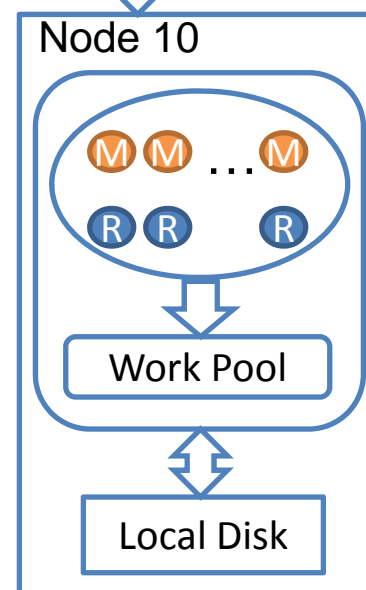

Data to
INSIGHT CENTER

Provenance Collection on GENI Experimental Networks

**PERVASIVE TECHNOLOGY
INSTITUTE**

INDIANA UNIVERSITY

GUSH and Twister on Planetlab

GUSH deploys application and monitors status. It's like a shell or window.

Head node of BFS application. Called Node 0 in PlanetLab slice

.....

Graph coloring done in nodes 1-10 of PlanetLab slice

M: Map 
R: Reduce 

Provenance Capture using NetKarma

Twister + BFS Provenance Capture, Retrieval, Visualization