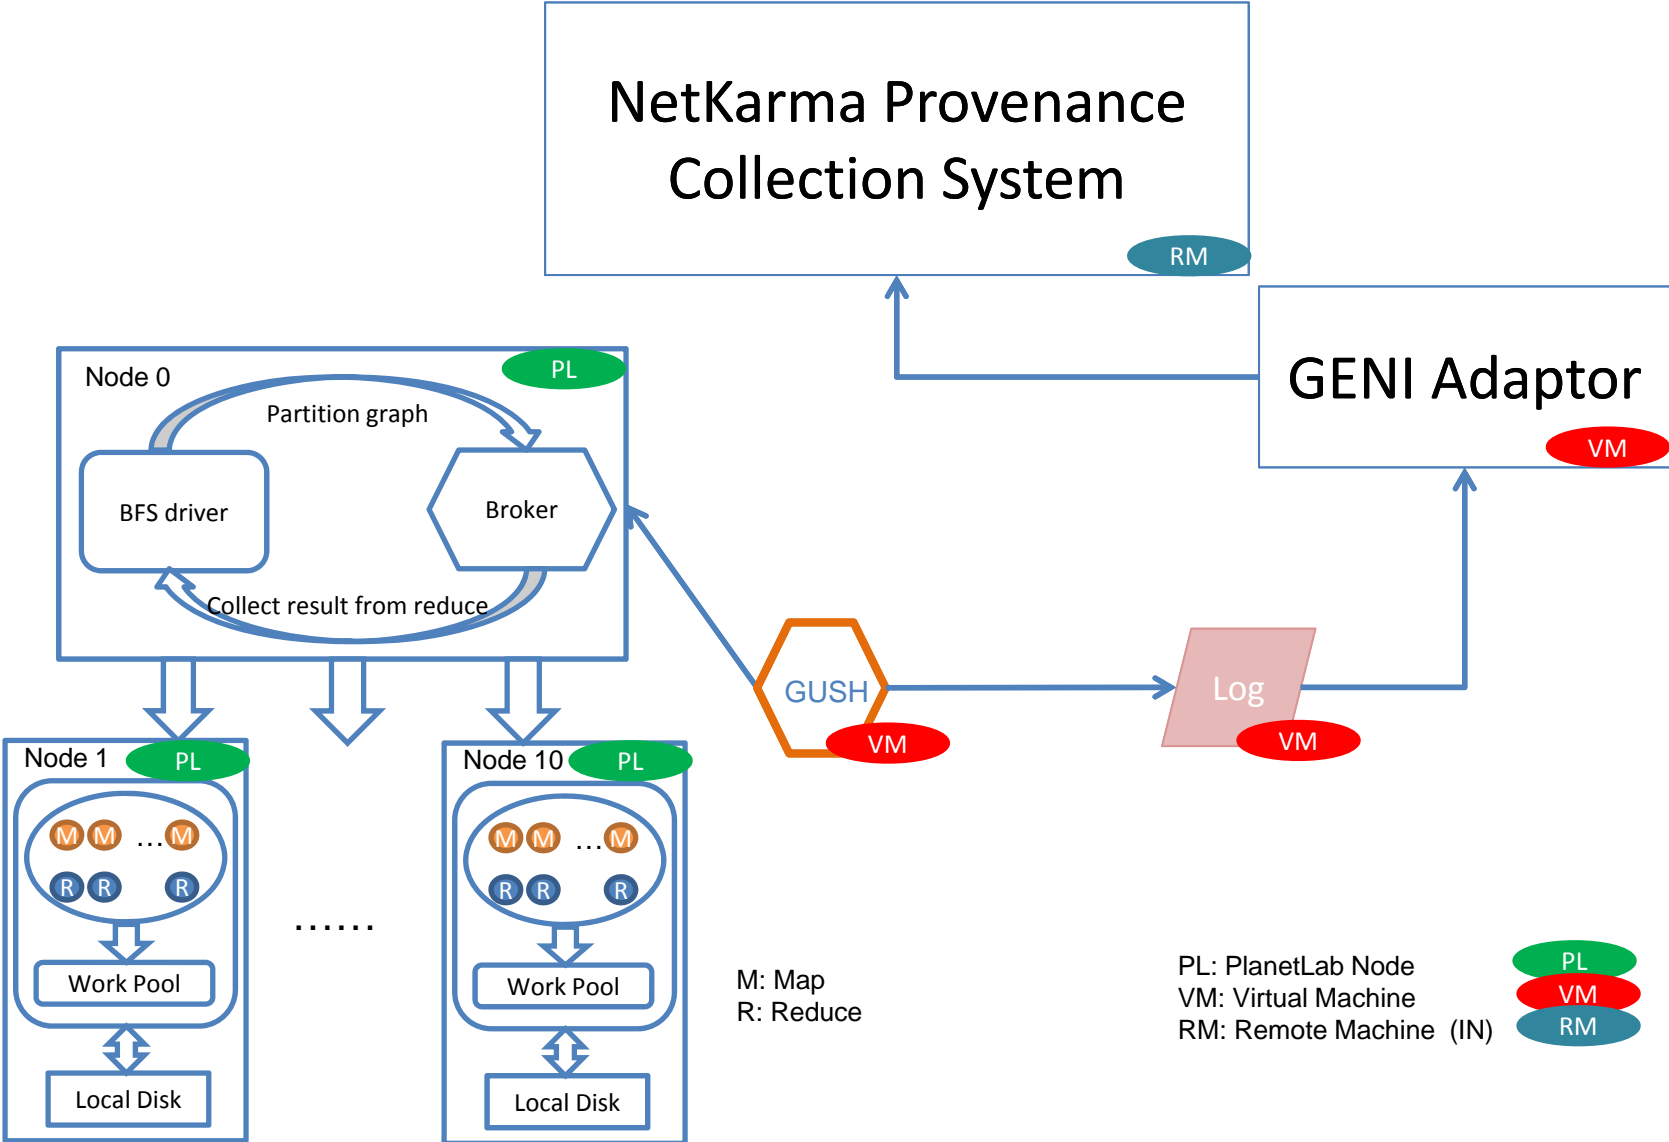

Data to
INSIGHT CENTER

Provenance Collection on GENI Experimental Networks

**PERVASIVE TECHNOLOGY
INSTITUTE**

INDIANA UNIVERSITY

GUSH and Twister on Planetlab

GUSH deploys application and monitors status. It's like a shell or window.

Head node of BFS application. Called Node 0 in PlanetLab slice

.....

Graph coloring done in nodes 1-10 of PlanetLab slice

M: Map 
R: Reduce 

Provenance Capture using NetKarma

Twister + BFS Provenance Capture, Retrieval, Visualization