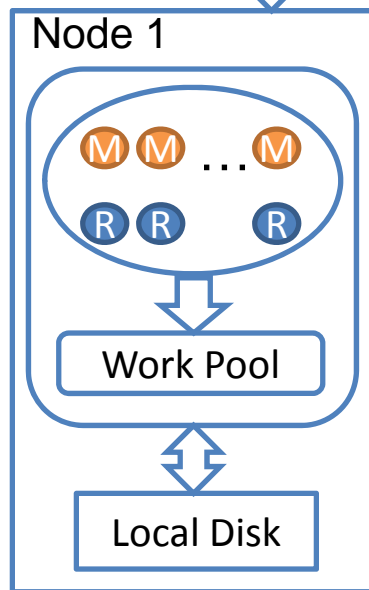

Data to
INSIGHT CENTER

Provenance Collection on GENI Experimental Networks

**PERVASIVE TECHNOLOGY
INSTITUTE**

INDIANA UNIVERSITY

GUSH and Twister on Planetlab

GUSH deploys application and monitors status. It's like a shell or window.

Head node of BFS application. Called Node 0 in PlanetLab slice

.....

Graph coloring done in nodes 1-10 of PlanetLab slice

M: Map 
R: Reduce 

Provenance Capture using NetKarma

Twister + BFS Provenance Capture, Retrieval, Visualization