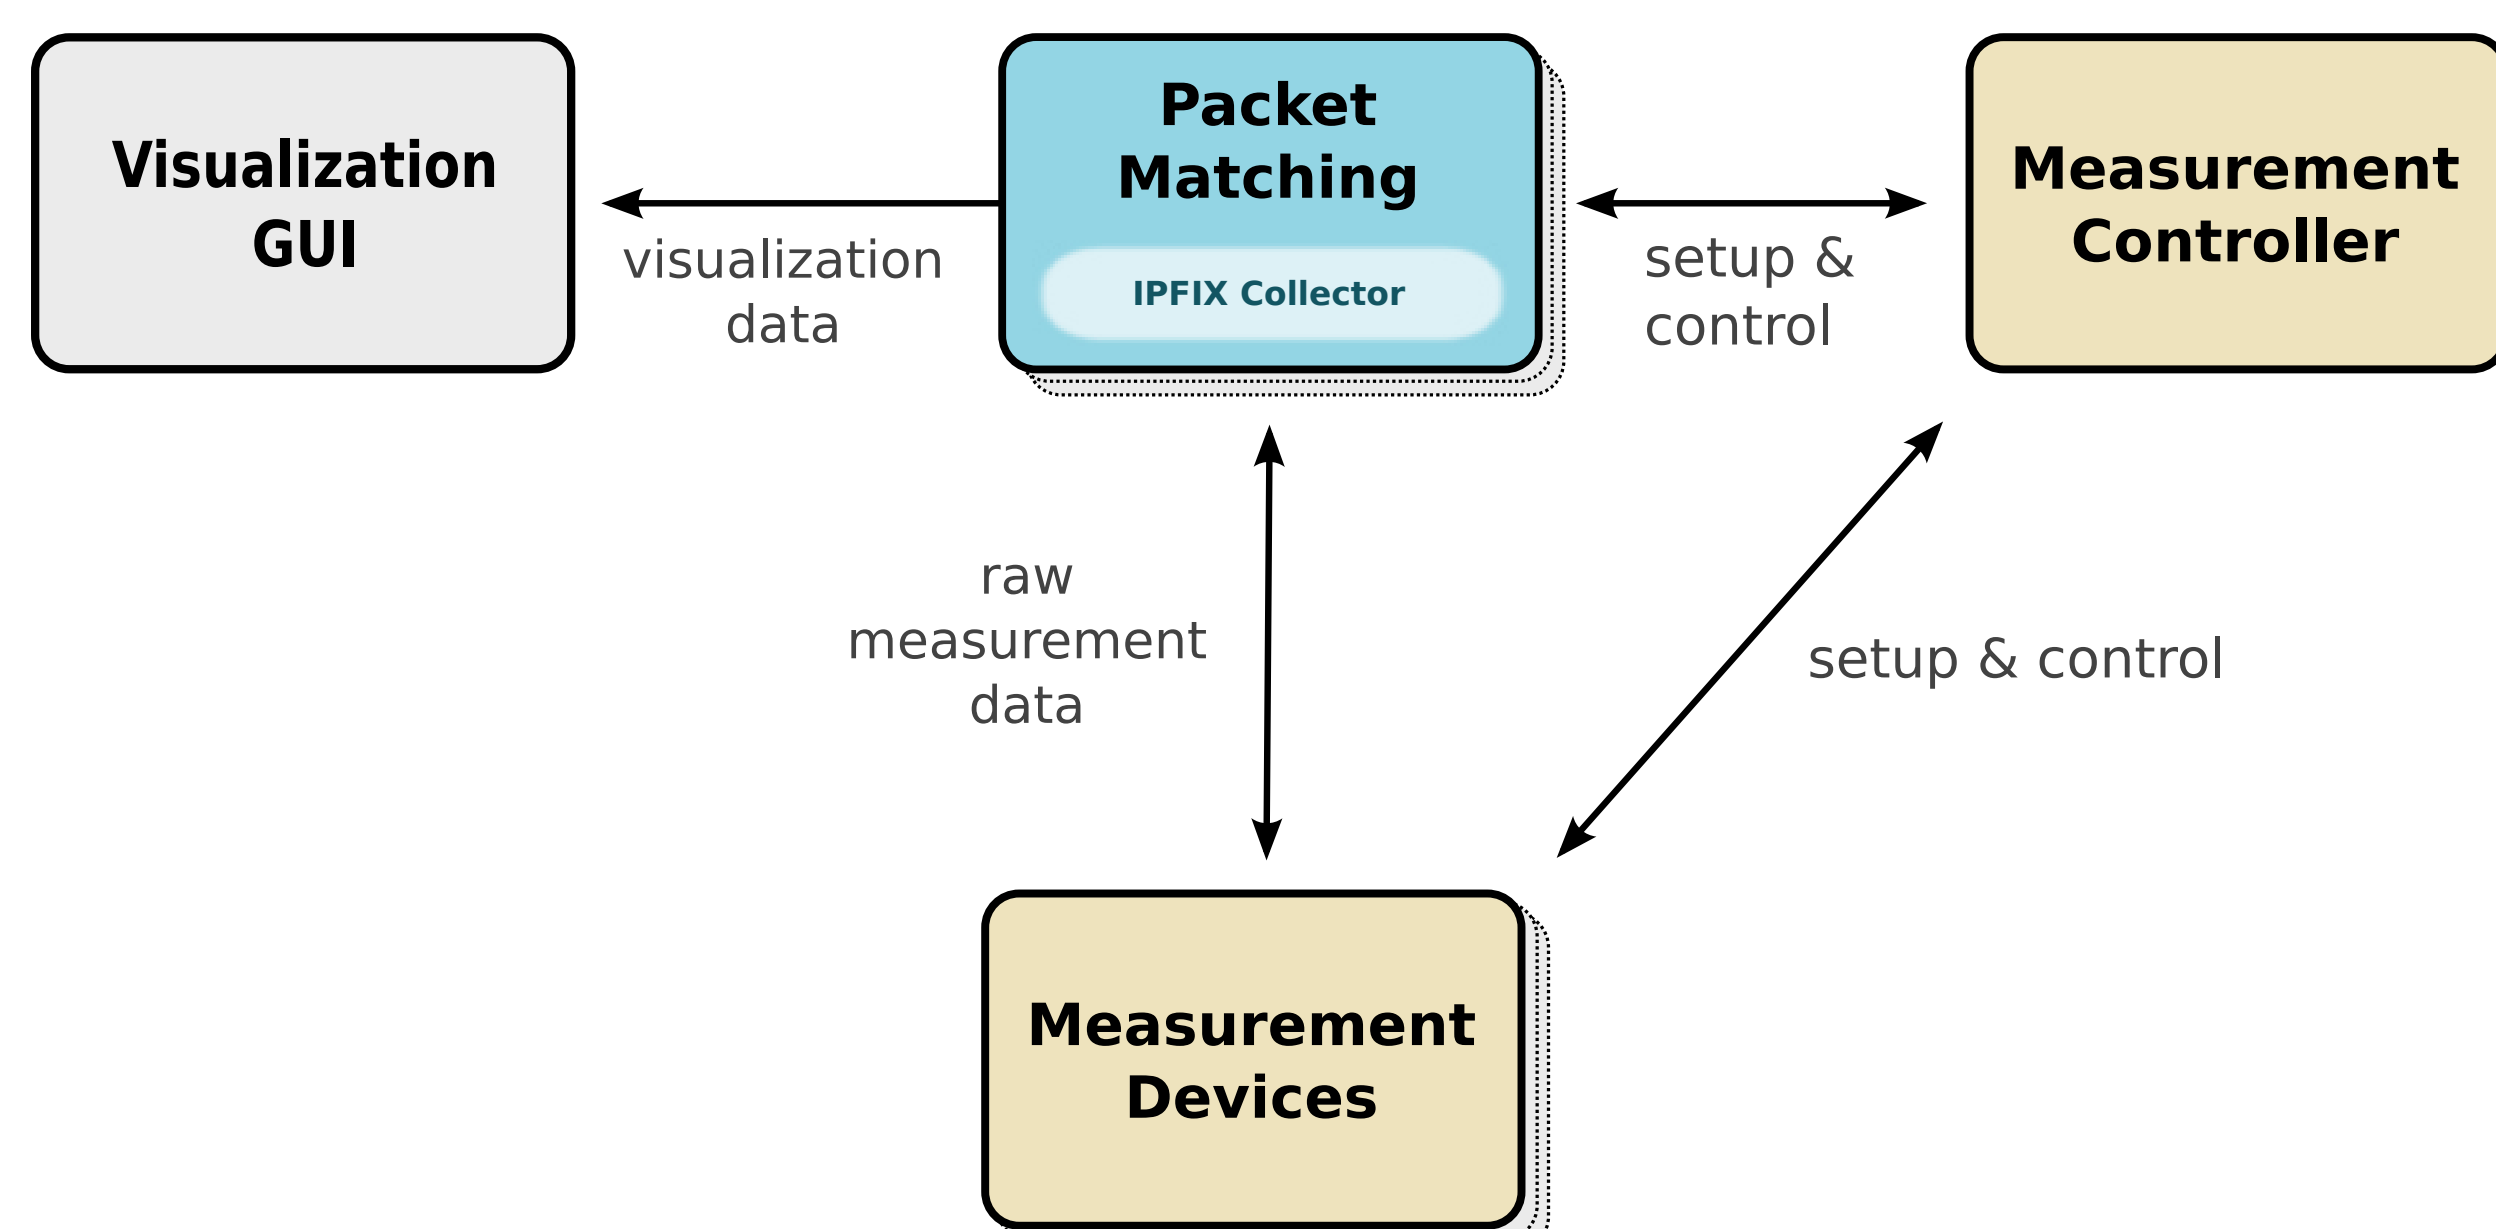

## Measuring Packets Path and Transmission Quality: G-Lab, PlanetLab, VINI

### Measurement Architecture

### Packet Tracking Technology

- lean, efficient packet tracking measurement by employing standards
- coordinated hash-based sampling [RFC5475]
- resource control through sampling rate adaptation
- standardized IPFIX data export [RFC5101]

### Software

- available under [www.fokus.fraunhofer.de/go/track](http://www.fokus.fraunhofer.de/go/track)
- probes run on Linux and embedded devices (OpenWrt)
- open source
- video tutorial

Prof. Dr. Thomas Magedanz, *Fraunhofer FOKUS/TU Berlin*  
 Christian Henke, *TU Berlin*  
 Carsten Schmoll, *Fraunhofer FOKUS*